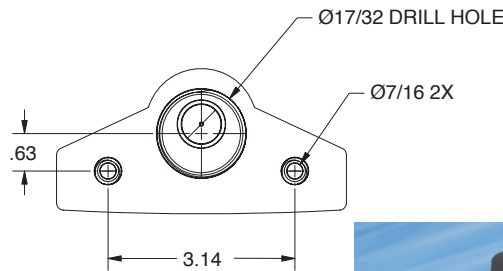

5" Adjustable Echo Falls

Introducing Waterway's 5" Adjustable Echo Falls – Engineered for precision and designed to impress, this compact waterfall delivers a customizable cascade that enhances any aquatic setting. Echo Falls brings the soothing sound of flowing water with effortless adjustability and modern style.

Features:

- Elegant 4 3/8" waterfall cascade
- Adjustable water flow
- LED compatible
- Available in multiple colors

Part #	Description	Case Quantity
675-2808-DSG	5" Adjustable Echo Falls	25