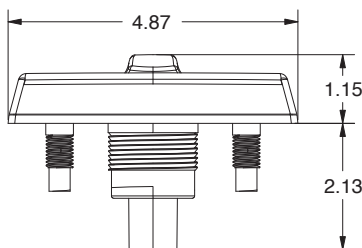

5" Adjustable Echo Falls

Introducing Waterway's 5" Adjustable Echo Falls – Engineered for precision and designed to impress, this compact waterfall delivers a customizable cascade that enhances any aquatic setting. Echo Falls brings the soothing sound of flowing water with effortless adjustability and modern style.

Features:

- Elegant 4 3/8" waterfall cascade
- Adjustable water flow
- LED compatible
- Available in multiple colors

Part #	Description	Case Quantity
675-2808-DSG	5" Adjustable Echo Falls	25