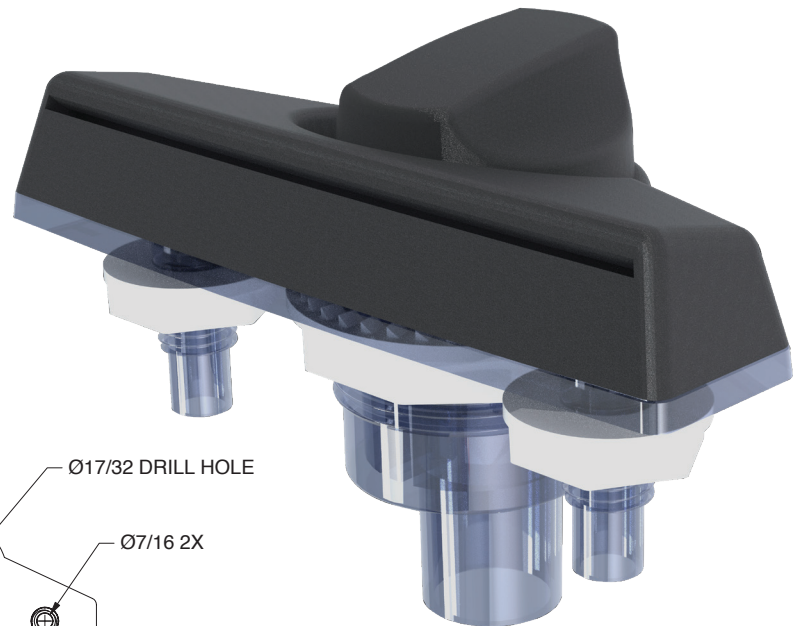

5" Adjustable Echo Falls

Introducing Waterway's 5" Adjustable Echo Falls – Engineered for precision and designed to impress, this compact waterfall delivers a customizable cascade that enhances any aquatic setting. Echo Falls brings the soothing sound of flowing water with effortless adjustability and modern style.

Features:

- Elegant 4 3/8" waterfall cascade
- Adjustable water flow
- LED compatible
- Available in multiple colors

Part #	Description	Case Quantity
675-2808-DSG	5" Adjustable Echo Falls	25