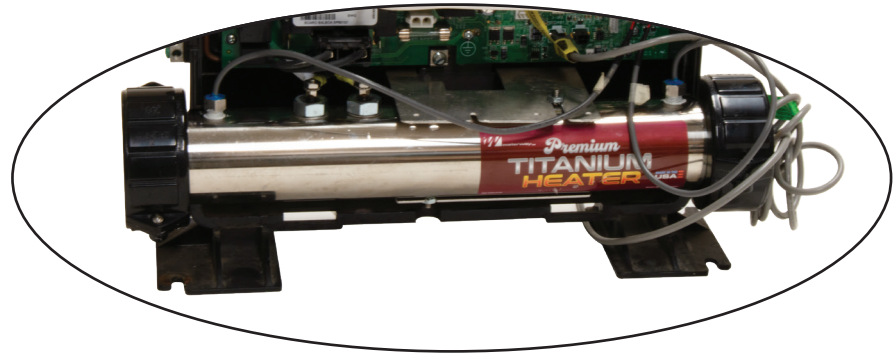

Service Logic Replacement Heaters

Bringing The Swappable Heat!

Drop in replacement for BP, VS,
EL, TS, GS & other series systems!

Features:

- Voltage: 115v / 230v
- KW rating: 4.0kw and 5.5kw
- Plumbing connection size: 2" Slip with tail piece and o-ring gasket included
- Length: 15" (metal flange to metal flange)
- Construction: stainless steel
- Element construction: Titanium
- Includes 2 sensors with 12" cable
- 1 year warranty from date of install*

Replacement Heater	
Part #	Description
775-TI4000-BP	4.0kw Titanium Replacement Heater
775-TI5500-BP	5.5kw Titanium Replacement Heater

*Terms and conditions of Waterway limited warranty applies
for more info go to waterwayplastics.com