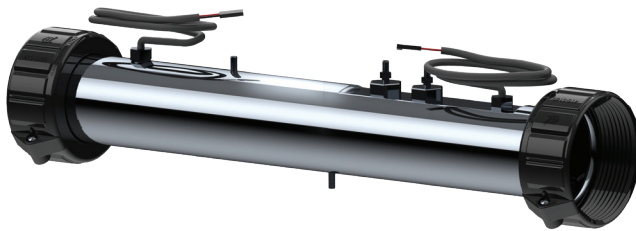

Service Logic Replacement Heaters

Bringing The Swappable Heat!

Drop in replacement for BP, VS,
EL, TS, GS & other series systems!

Features:

- Voltage: 115v / 230v
- KW rating: 4.0kw and 5.5kw
- Plumbing connection size: 2" Slip with tail piece and o-ring gasket included
- Length: 15" (metal flange to metal flange)
- Construction: stainless steel
- Element construction: Titanium
- Includes 2 sensors with 12" cable
- 1 year warranty from date of install*

Replacement Heater	
Part #	Description
775-TI4000-BP	4.0kw Titanium Replacement Heater
775-TI5500-BP	5.5kw Titanium Replacement Heater

*Terms and conditions of Waterway limited warranty applies
for more info go to waterwayplastics.com