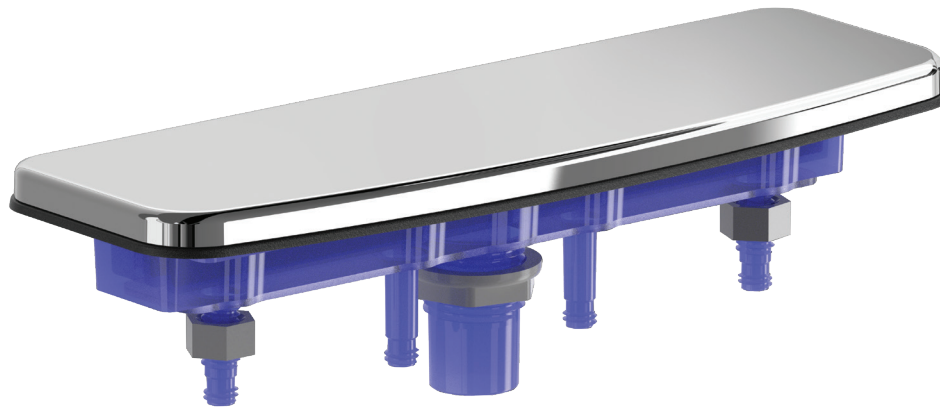

9" Top Mount Waterfall

Spa Ambiance that is Pristine and Serene.

Features:

- 4 Lighted Glo Ports
- Top Mount for Easy Installation
- 9" of Pressurized Waterfall
- 1" Feed for Optimum Flow Performance
- Available with Plastic or Stainless Steel Cover

Specifications:

- 1" Socket Plumbing
- 316 Stainless Steel
- Holes Sizes:
 - (1) 19/64"
 - (4) 29/64"

Part #	Description
675-4600S	9" Top Mount Waterfall