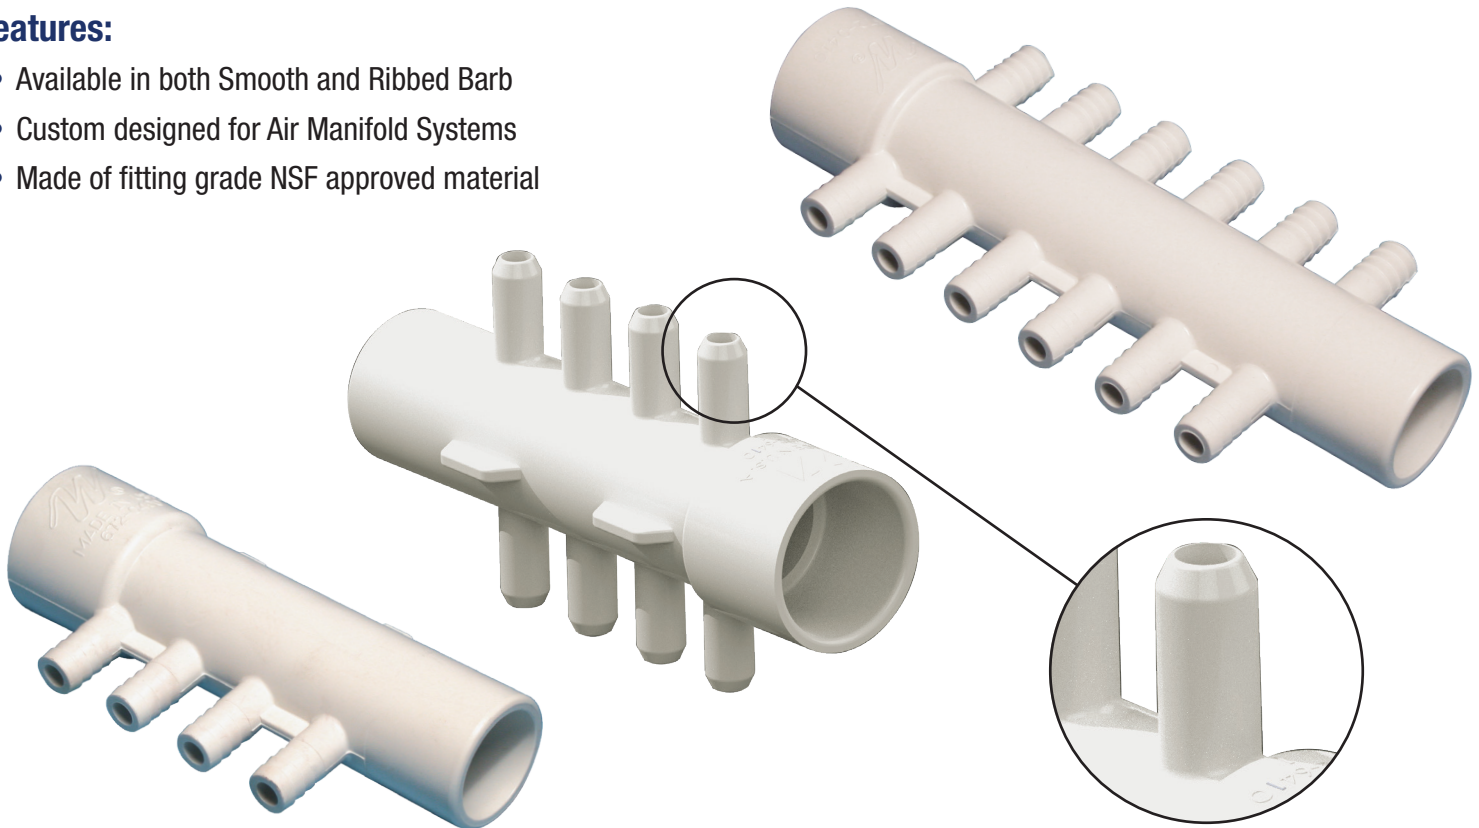

1" Air Manifolds

Providing more options for ease of plumbing.

**In Stock and
Ready to Ship!**

Features:

- Available in both Smooth and Ribbed Barb
- Custom designed for Air Manifold Systems
- Made of fitting grade NSF approved material

Part #	Description
672-0400	Manifold, 1" S x 1" Spigot x (4) Port 3/8" RB
672-4340	Manifold, 1" S x 1" Spigot x (8) Port 3/8" RB
672-0410	Manifold, 1" S x 1" Spigot x (12) Port 3/8" RB
672-6410	Manifold, 1" S x 1" Spigot x (4) Port 3/8" SB
672-6420	Manifold, 1" S x 1" Spigot x (8) Port 3/8" SB
672-6430	Manifold, 1" S x 1" Spigot x (12) Port 3/8" SB

**Now Available
in Smooth Barb!**