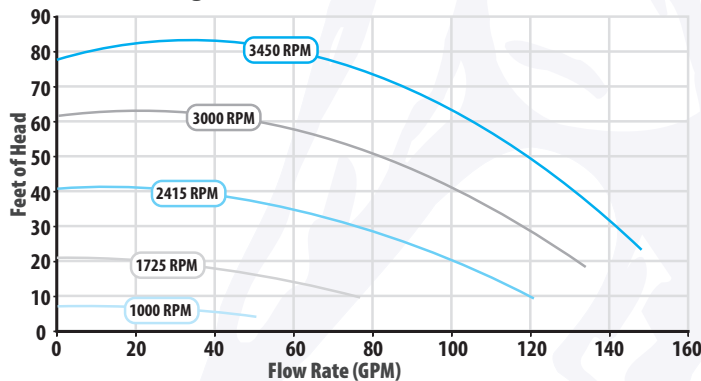

MUSTANG 270 Variable Speed Pump

Features:

- Heavy duty and ultra quiet variable speed pump
- State-of-the-art, intuitive and easy to program and operate control panel
- Sturdy adaptor base provides for drop in replacement for Super Pump®, Intelliflo® and most other pool pump brands
- Silicon carbide Viton Shaft Seals provide for superior wear, chemical and salt resistance
- Easy to service and maintain
- UL listed
- D.O.E. and C.E.C. Compliant
- 2.70HP variable speed pump

Comes with base for IntelliFlo®

Mustang 2.70 HP – Performance Curves

Part #	Description
MS-270	Mustang Variable Speed, 2.70 HP for In-Ground Pools