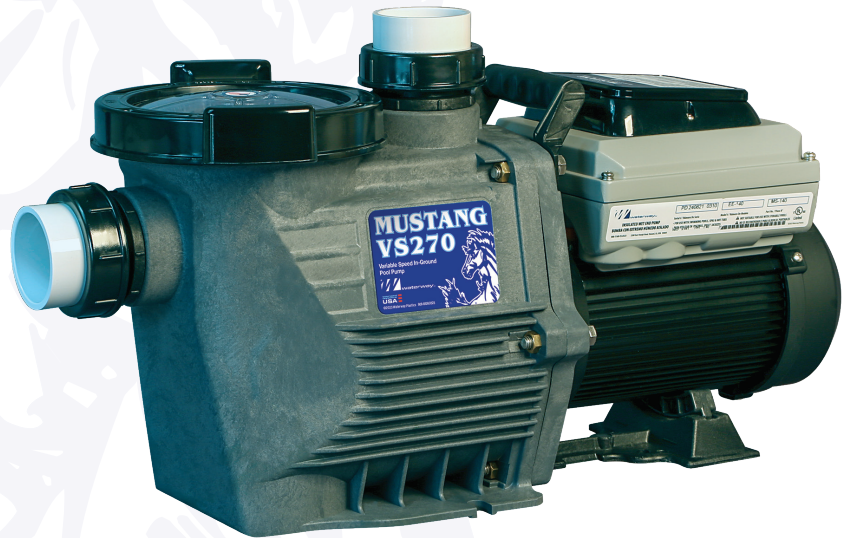

MUSTANG 270 Variable Speed Pump

Features:

- Heavy duty and ultra quiet variable speed pump
- State-of-the-art, intuitive and easy to program and operate control panel
- Sturdy adaptor base provides for drop in replacement for Super Pump®, Intelliflo® and most other pool pump brands
- Silicon carbide Viton Shaft Seals provide for superior wear, chemical and salt resistance
- Easy to service and maintain
- UL listed
- D.O.E. and C.E.C. Compliant
- 2.70HP variable speed pump

Comes with base for IntelliFlo®

Mustang 2.70 HP – Performance Curves

Part #	Description
MS-270	Mustang Variable Speed, 2.70 HP for In-Ground Pools