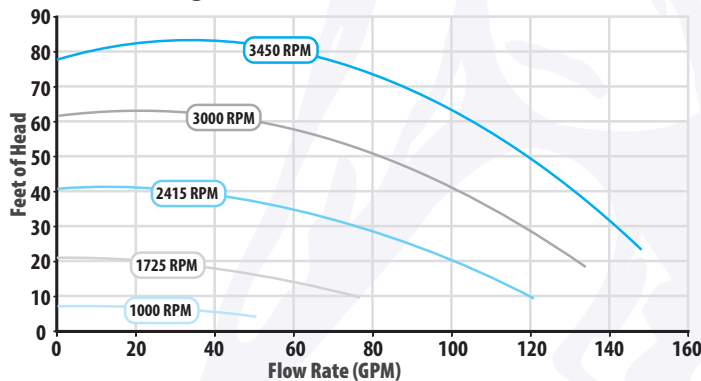

# MUSTANG 270 Variable Speed Pump

## Features:

- Heavy duty and ultra quiet variable speed pump
- State-of-the-art, intuitive and easy to program and operate control panel
- Sturdy adaptor base provides for drop in replacement for Super Pump®, Intelliflo® and most other pool pump brands
- Silicon carbide Viton Shaft Seals provide for superior wear, chemical and salt resistance
- Easy to service and maintain
- UL listed
- D.O.E. and C.E.C. Compliant
- 2.70HP variable speed pump

Comes with base for IntelliFlo®

Mustang 2.70 HP – Performance Curves

Part #	Description
MS-270	Mustang Variable Speed, 2.70 HP for In-Ground Pools