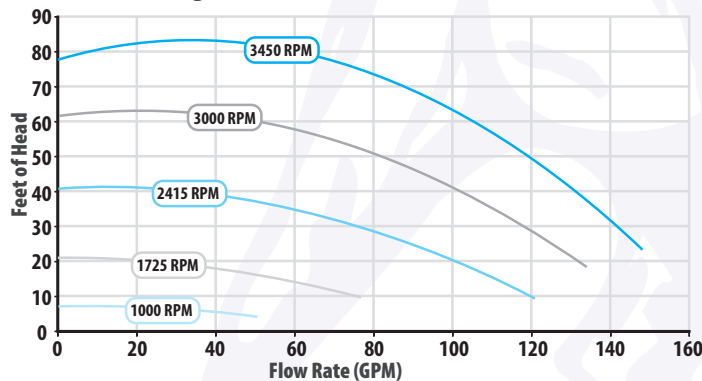

# MUSTANG 270 Variable Speed Pump

Comes with base for IntelliFlo®

Mustang 2.70 HP – Performance Curves

Part #	Description
Mustang-270	Mustang Variable Speed, 2.70 HP for In-Ground Pools