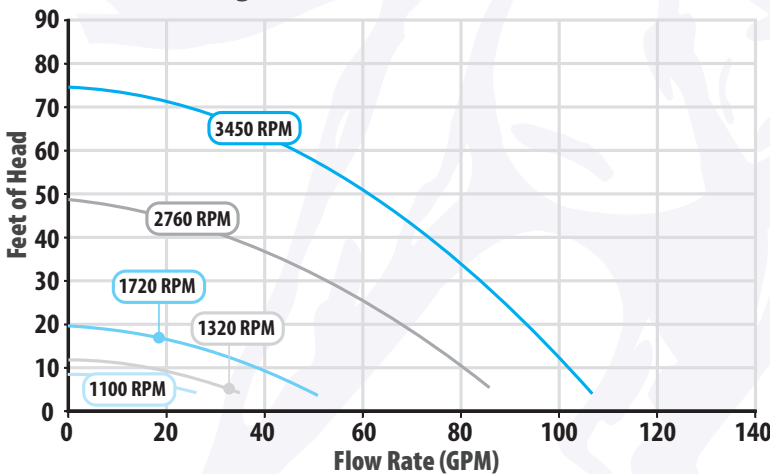

MUSTANG 140 Variable Speed Pump

Features:

- Heavy duty and ultra quiet variable speed pump
- State-of-the-art, intuitive and easy to program and operate control panel
- Sturdy adaptor base provides for drop in replacement for Super Pump®, Intelliflo® and most other pool pump brands
- Silicon carbide Viton Shaft Seals provide for superior wear, chemical and salt resistance
- Easy to service and maintain
- UL listed
- D.O.E. and C.E.C. Compliant
- 1.40HP variable speed pump

3.1

Mustang Variable Speed Pumps are Energy Star Approved!

Mustang 1.40 HP – Performance Curves

Comes with base for IntelliFlo®

Part #	Description
MS-140	Mustang Variable Speed, 1.40 HP for In-Ground Pools