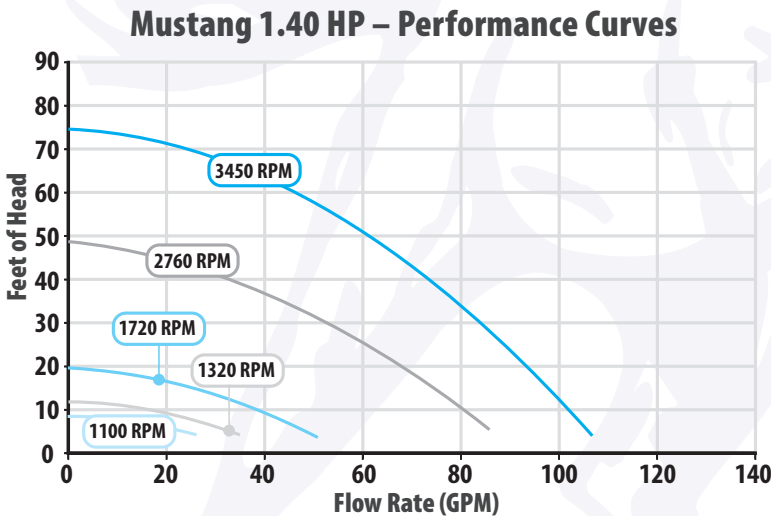

# MUSTANG 140 Variable Speed Pump

## Features:

- Heavy duty and ultra quiet variable speed pump
- State-of-the-art, intuitive and easy to program and operate control panel
- Sturdy adaptor base provides for drop in replacement for Super Pump®, Intelliflo® and most other pool pump brands
- Silicon carbide Viton Shaft Seals provide for superior wear, chemical and salt resistance
- Easy to service and maintain
- UL listed
- D.O.E. and C.E.C. Compliant
- 1.40HP variable speed pump

3.1

Mustang Variable Speed Pumps are Energy Star Approved!

Comes with base for Intelliflo®

Part #	Description
MS-140	Mustang Variable Speed, 1.40 HP for In-Ground Pools