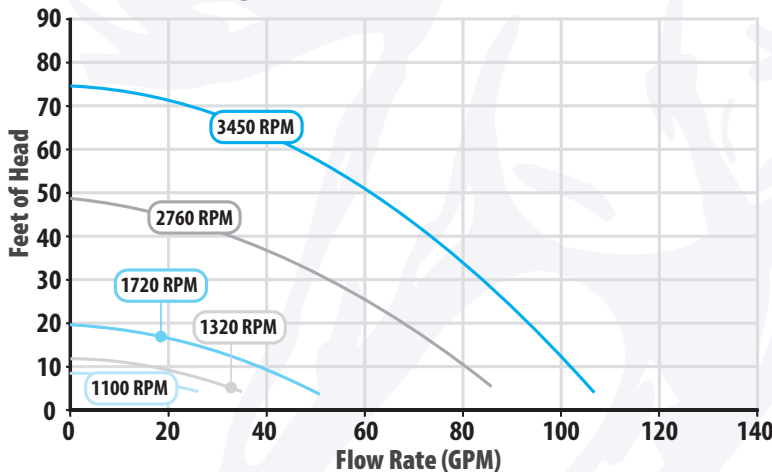

MUSTANG 140 Variable Speed Pump

Features:

- Heavy duty and ultra quiet variable speed pump
- State-of-the-art, intuitive and easy to program and operate control panel
- Sturdy adaptor base provides for drop in replacement for Super Pump®, Intelliflo® and most other brands of pool pumps
- Silicon carbide Viton Shaft Seals provide for superior wear, chemical and salt resistance
- Easy to service and maintain
- UL listed

Mustang 1.40 HP – Performance Curves

Comes with base for IntelliFlo®

Part #	Description
Mustang-140	Mustang Variable Speed, 1.40 HP for In-Ground Pools