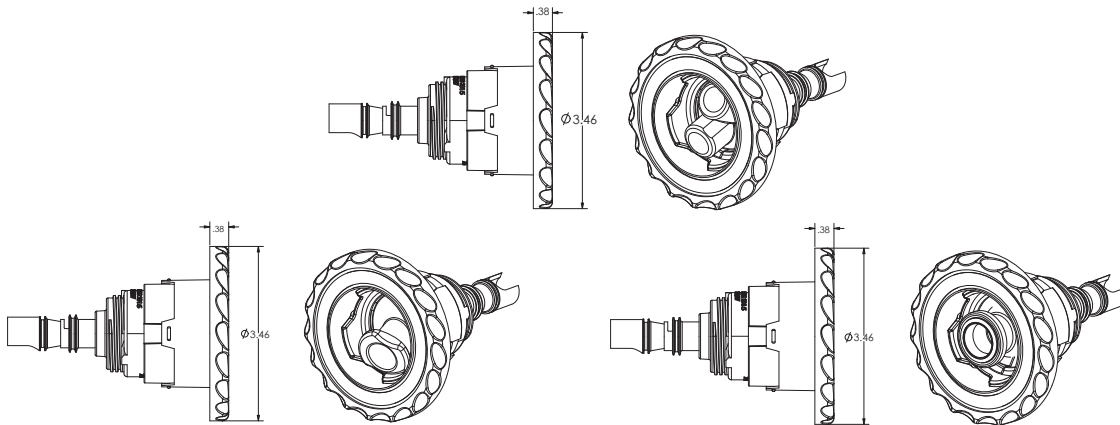

Poly Gunite II Jets

The quality and performance you've always relied on, now made more affordable.

Features:

- Replaces all original Deluxe poly internals
- Three different types of internals
- Available in black, white & gray
- Easy installation

Old

New

Jet Internals

Part No.	Description
229-1800	Poly-Gunite Storm Style, Directional
229-1810	Poly-Gunite Storm Style, Roto
229-1820	Poly-Gunite Storm Style, Twin Roto

*Note: Change the last 0 to 7 for gray or 1 for black