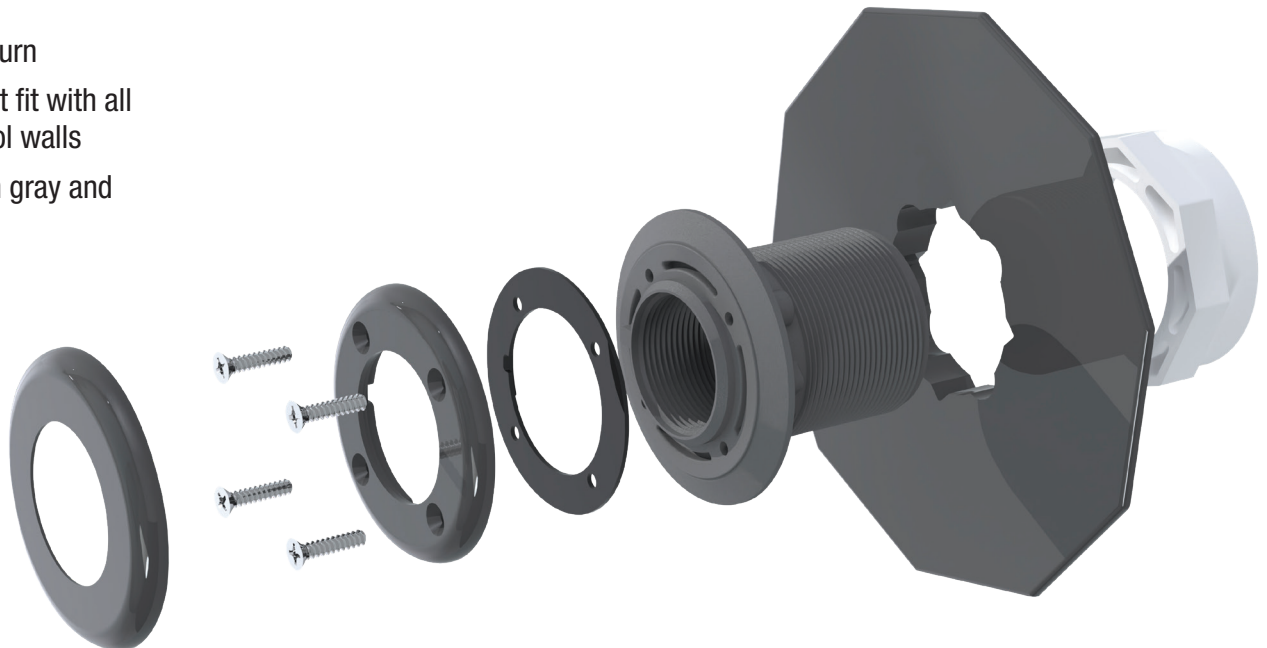

Vinyl Liner Pool Return Fitting

Pool Return Package that fits all on-ground type pools with larger wall thickness

Features:

- Extra large return
- 2 washers that fit with all on-ground pool walls
- Comes in both gray and white colors

Part #	Description
400-7380	Return Wall Fitting, Combo Nut w/Disk Washer - White
400-7387	Return Wall Fitting, Combo Nut w/Disk Washer - Gray
400-7390	Return Wall Fitting, Combo Nut - White
400-7397	Return Wall Fitting, Combo Nut - Gray