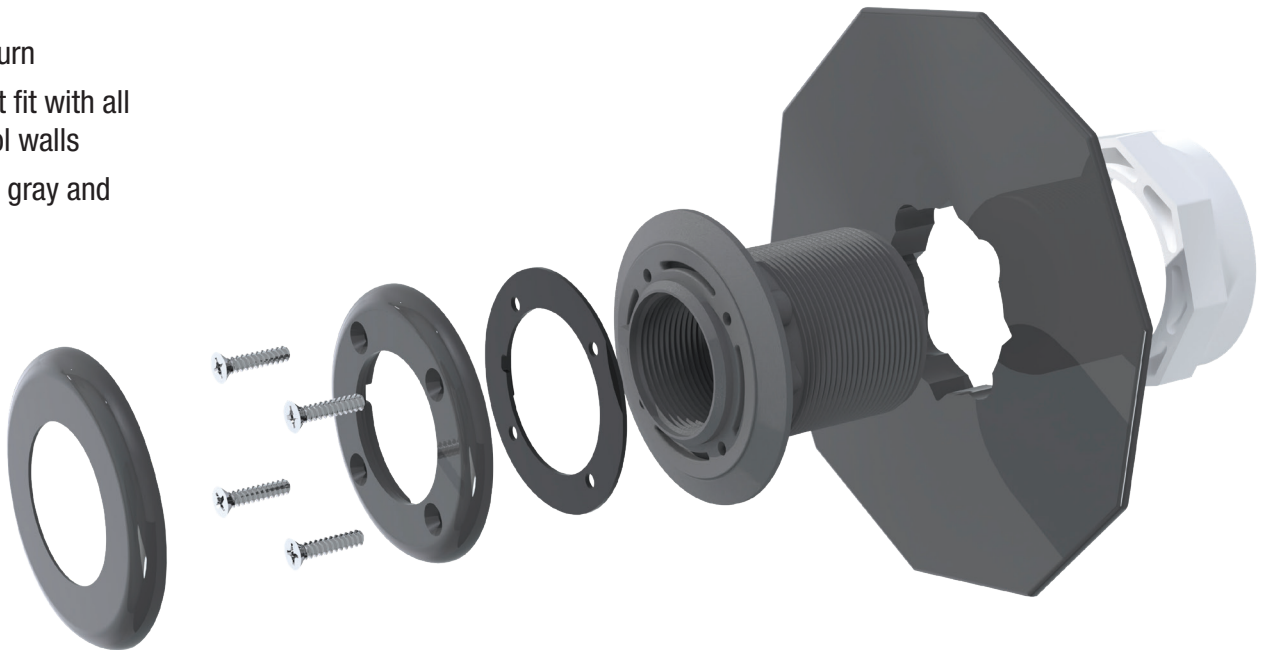

Vinyl Liner Pool Return Fitting

Pool Return Package that fits all on-ground type pools with larger wall thickness

Features:

- Extra large return
- 2 washers that fit with all on-ground pool walls
- Comes in both gray and white colors

Part #	Description
400-7380	Return Wall Fitting, Combo Nut w/Disk Washer - White
400-7387	Return Wall Fitting, Combo Nut w/Disk Washer - Gray
400-7390	Return Wall Fitting, Combo Nut - White
400-7397	Return Wall Fitting, Combo Nut - Gray