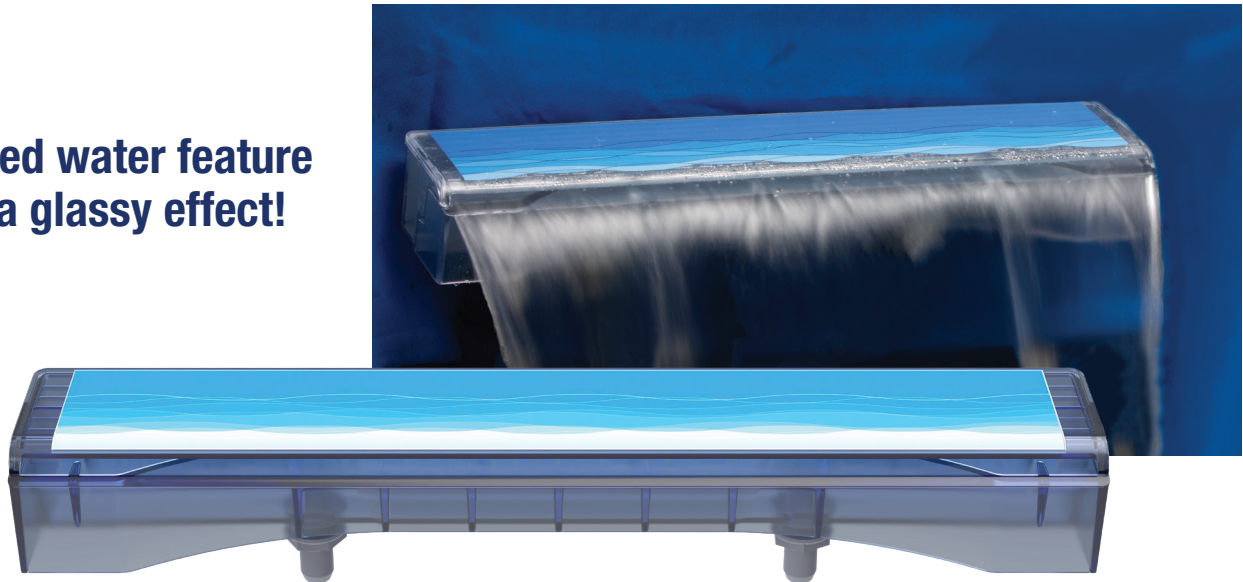

24" Spillway Waterfall

Extra-large waterfalls for peaceful & serene environments for aesthetically pleasing spas.

Refined water feature with a glassy effect!

Features:

- Extra-large 24" spillway
- Built-in reservoir
- Easy Install
- Custom overlays available for volume orders.

Specifications:

- (2) 3/4" SB input ports
- 1 3/16" hole saw size

Part #	Description	Color
675-5708	24" Spillway Assy (2022 Design)	Clear