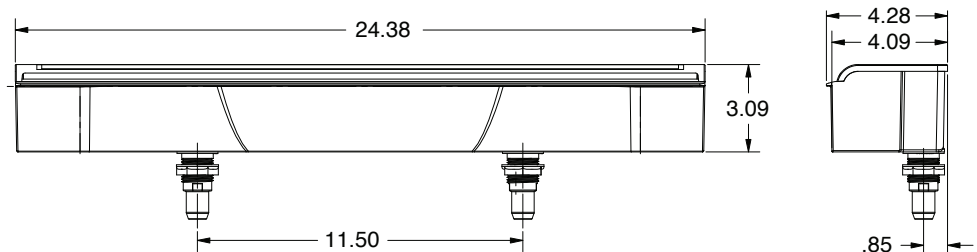

24" Spillway Waterfall

Extra-large waterfalls for peaceful & serene environments for aesthetically pleasing spas.

Refined water feature with a glassy effect!

Features:

- Extra-large 24" spillway
- Built-in reservoir
- Easy Install
- Custom overlays available for volume orders.

Specifications:

- (2) 3/4" SB input ports
- 1 3/16" hole saw size

Part #	Description	Color
675-5708	24" Spillway Assy (2022 Design)	Clear