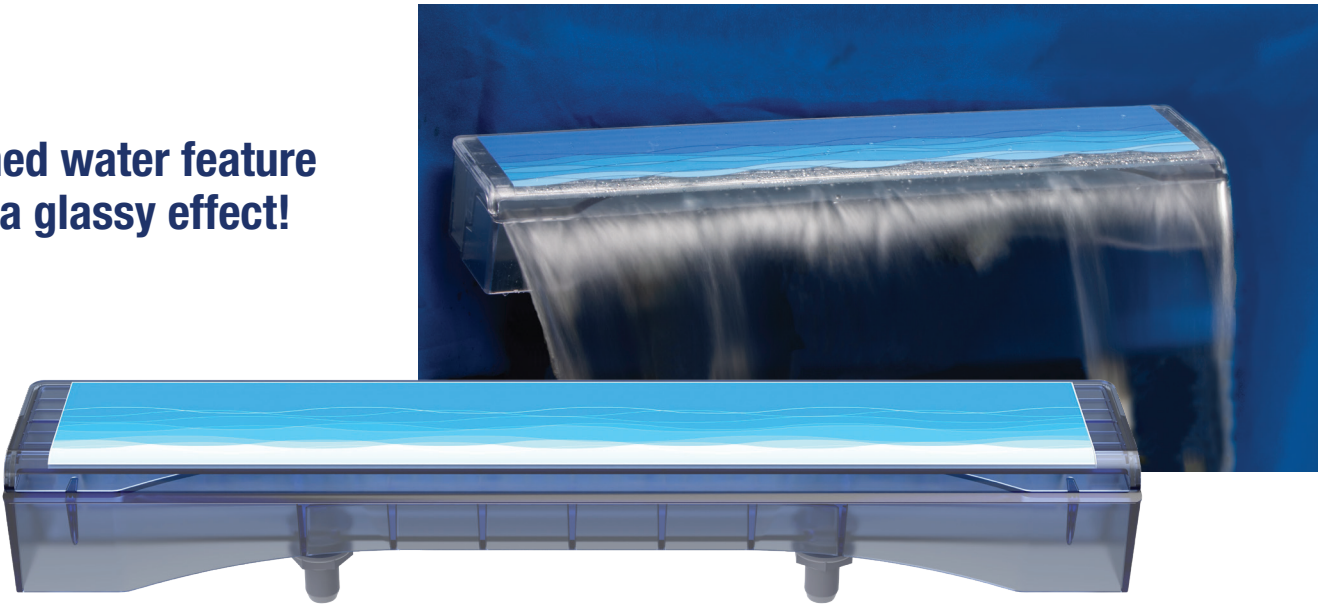

# 24" Spillway Waterfall

Extra-large waterfalls for peaceful & serene environments for aesthetically pleasing spas.

**Refined water feature with a glassy effect!**

## Features:

- Extra-large 24" spillway
- Built-in reservoir
- Easy Install
- Custom overlays available for volume orders.

## Specifications:

- (2) 3/4" SB input ports
- 1 3/16" hole saw size

Part #	Description	Color
675-5708	24" Spillway Assy (2022 Design)	Clear