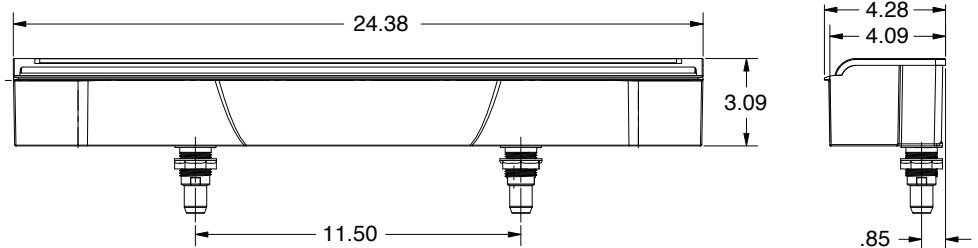

# 24" Spillway Waterfall

Extra-large waterfalls for peaceful & serene environments for aesthetically pleasing spas.

**Refined water feature with a glassy effect!**

## Features:

- Extra-large 24" spillway
- Built-in reservoir
- Easy Install
- Custom overlays available for volume orders.

## Specifications:

- (2) 3/4" SB input ports
- 1 3/16" hole saw size

Part #	Description	Color
675-5708	24" Spillway Assy (2022 Design)	Clear