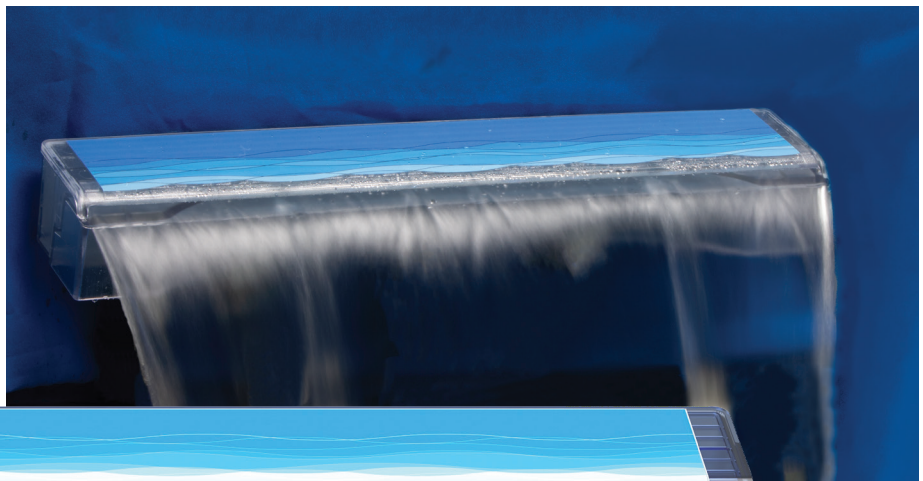

24" Spillway Waterfall

Extra-large waterfalls for peaceful & serene environments or aesthetically pleasing spas.

Refined water feature with a glassy effect!

Features:

- Extra-large 24" spillway
- Built-in reservoir
- Easy Install
- Custom overlays available for volume orders.

Specifications:

- (2) 3/4" SB input ports
- 1 3/16" hole saw size

Part #	Description	Color
675-5708	24" Spillway Assy (2022 Design)	Clear