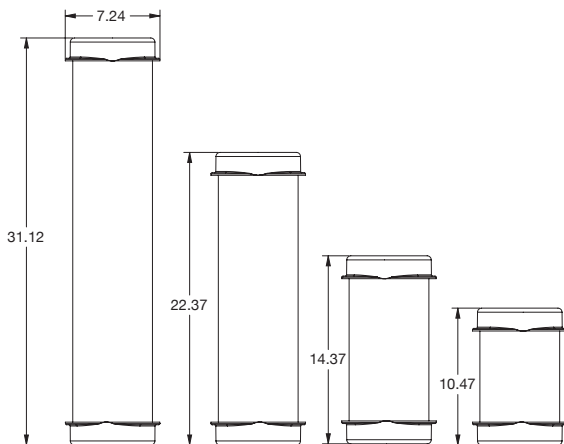

Service Logic

CARTRIDGE SOAK TANK

No more flip, just fill and soak for easy breezy, spa filter cartridge cleaning!

Features:

- Available in four different sizes
- Fits most 5" diameter cartridges
- Can be filled with FilterWash solution to kill bacteria and remove any dirt and debris.
- Allows for easy cleaning of spa cartridges

Specifications:

- 6.1" Inside Diameter
- Made of durable PVC material

Part #	Description
550-0030B	Soak Tank, 35 Sq. Ft. 9.75" Assy.
550-0050B	Soak Tank, 50 Sq. Ft. 13.75" Assy.
550-0060B	Soak Tank, 100 Sq. Ft. 21.75" Assy.
550-0070B	Soak Tank, 175 Sq. Ft. 30.50" Assy.