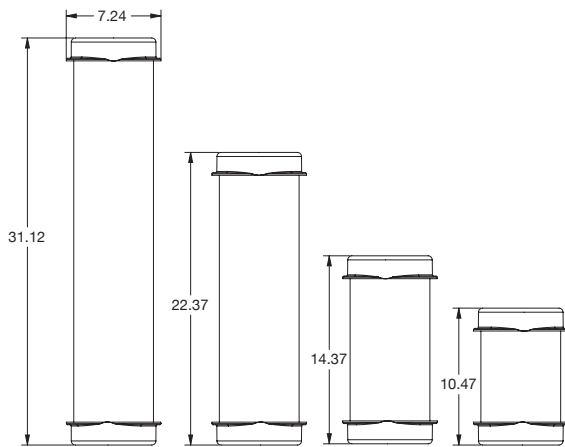

Soak Tank

Waterway's all new Soak Tank allows for easy cleaning of spa cartridges. The tank can be filled with a non-foaming soap solution to kill bacteria and clean the cartridge from dirt and debris. There are four sizes available to cover a wide variety of 5" filter lengths.

Features:

- Available in four different sizes
- Fits most 5" diameter cartridges
- Allows for easy cleaning of cartridges

Specifications:

- 6.1" Inside Diameter
- Made of durable PVC material

Part #	Description
550-0030	Soak Tank, 35 Sq. Ft. 9.75" Assy.
550-0050	Soak Tank, 50 Sq. Ft. 13.75" Assy.
550-0060	Soak Tank, 100 Sq. Ft. 21.75" Assy.
550-0070	Soak Tank, 175 Sq. Ft. 30.50" Assy.