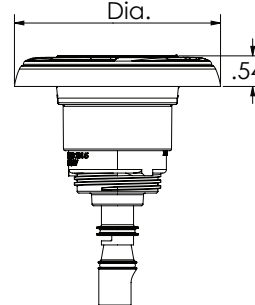

Specifications:

- 304 stainless steel escutcheons
- Jet sizes:
 - Cluster - 2 5/16"
 - Mini - 3 3/16"
 - Poly - 3 5/8"
 - Power - 5 1/4"
- Viton O-ring seal

4-Swirl

Majestic

Eclipse

Orion

Smooth

Revo

US Patent # US8458825

Omni Storm Jets

Cluster

Mini

Poly

Power

Omni Cluster Storm Jets

Part #	Description	Diameter	Box Qty
239-4009S-DSG	Orion Directional	2.25 in	200
239-4019S-DSG	Orion Twin Roto	2.25 in	200
243-1609S-DSG	Majestic Directional	2.32 in	200
243-1639S-DSG	Majestic Twin Roto	2.32 in	200
243-7009S-DSG	Revo Directional	2.32 in	200
243-7039S-DSG	Revo Twin Roto	2.32 in	200
243-8409S-DSG	Eclipse Directional	2.32 in	200
243-8439S-DSG	Eclipse Twin Roto	2.32 in	200
243-9409S-DSG	4 - Swirl Directional	2.32 in	200
243-9439S-DSG	4 - Swirl Twin Roto	2.32 in	200
243-3109S-DSG	Smooth Directional	2.32 in	200
243-3139S-DSG	Smooth Twin Roto	2.32 in	200

Omni Mini Storm Jets

Part #	Description	Diameter	Box Qty
239-4209S-DSG	Orion Directional	3.31 in	150
239-4229S-DSG	Orion Twin Roto	3.31 in	150
243-2609S-DSG	Majestic Directional	3.17 in	150
243-2639S-DSG	Majestic Twin Roto	3.17 in	150
243-7109S-DSG	Revo Directional	3.17 in	150
243-7139S-DSG	Revo Twin Roto	3.17 in	150
243-8509S-DSG	Eclipse Directional	3.17 in	150
243-8539S-DSG	Eclipse Twin Roto	3.17 in	150
243-9509S-DSG	4 Swirl Directional	3.17 in	150
243-9539S-DSG	4 Swirl Twin Roto	3.17 in	150
243-3209S-DSG	Smooth Directional	3.17 in	150
243-3239S-DSG	Smooth Twin Roto	3.17 in	150