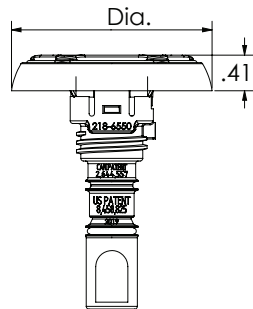

Specifications:

- 304 stainless steel escutcheons
- Jet sizes:
 - Cluster - 2 5/16"
 - Mini - 3 3/16"
 - Poly - 3 5/8"
 - Power - 5 1/4"
- Viton O-ring seal

4-Swirl

Majestic

Eclipse

Orion

Smooth

Revo

US Patent # US8458825

Omni Storm Jets

Cluster

Mini

Poly

Power

Omni Cluster Storm Jets

Part #	Description	Diameter	Box Qty
239-4009S-DSG	Orion Directional	2.25 in	200
239-4019S-DSG	Orion Twin Roto	2.25 in	200
243-1609S-DSG	Majestic Directional	2.32 in	200
243-1639S-DSG	Majestic Twin Roto	2.32 in	200
243-7009S-DSG	Revo Directional	2.32 in	200
243-7039S-DSG	Revo Twin Roto	2.32 in	200
243-8409S-DSG	Eclipse Directional	2.32 in	200
243-8439S-DSG	Eclipse Twin Roto	2.32 in	200
243-9409S-DSG	4 - Swirl Directional	2.32 in	200
243-9439S-DSG	4 - Swirl Twin Roto	2.32 in	200
243-3109S-DSG	Smooth Directional	2.32 in	200
243-3139S-DSG	Smooth Twin Roto	2.32 in	200

Omni Mini Storm Jets

Part #	Description	Diameter	Box Qty
239-4209S-DSG	Orion Directional	3.31 in	150
239-4229S-DSG	Orion Twin Roto	3.31 in	150
243-2609S-DSG	Majestic Directional	3.17 in	150
243-2639S-DSG	Majestic Twin Roto	3.17 in	150
243-7109S-DSG	Revo Directional	3.17 in	150
243-7139S-DSG	Revo Twin Roto	3.17 in	150
243-8509S-DSG	Eclipse Directional	3.17 in	150
243-8539S-DSG	Eclipse Twin Roto	3.17 in	150
243-9509S-DSG	4 Swirl Directional	3.17 in	150
243-9539S-DSG	4 Swirl Twin Roto	3.17 in	150
243-3209S-DSG	Smooth Directional	3.17 in	150
243-3239S-DSG	Smooth Twin Roto	3.17 in	150