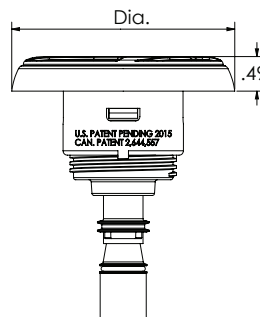

Specifications:

- 304 stainless steel escutcheons
- Jet sizes:
 - Cluster - 2 5/16"
 - Mini - 3 3/16"
 - Poly - 3 5/8"
 - Power - 5 1/4"
- Viton O-ring seal

4-Swirl

Majestic

Eclipse

Orion

Smooth

Revo

US Patent # US8458825

Omni Storm Jets

Cluster

Mini

Poly

Power

Omni Cluster Storm Jets

Part #	Description	Diameter	Box Qty
239-4009S-DSG	Orion Directional	2.25 in	200
239-4019S-DSG	Orion Twin Roto	2.25 in	200
243-1609S-DSG	Majestic Directional	2.32 in	200
243-1639S-DSG	Majestic Twin Roto	2.32 in	200
243-7009S-DSG	Revo Directional	2.32 in	200
243-7039S-DSG	Revo Twin Roto	2.32 in	200
243-8409S-DSG	Eclipse Directional	2.32 in	200
243-8439S-DSG	Eclipse Twin Roto	2.32 in	200
243-9409S-DSG	4 - Swirl Directional	2.32 in	200
243-9439S-DSG	4 - Swirl Twin Roto	2.32 in	200
243-3109S-DSG	Smooth Directional	2.32 in	200
243-3139S-DSG	Smooth Twin Roto	2.32 in	200

Omni Mini Storm Jets

Part #	Description	Diameter	Box Qty
239-4209S-DSG	Orion Directional	3.31 in	150
239-4229S-DSG	Orion Twin Roto	3.31 in	150
243-2609S-DSG	Majestic Directional	3.17 in	150
243-2639S-DSG	Majestic Twin Roto	3.17 in	150
243-7109S-DSG	Revo Directional	3.17 in	150
243-7139S-DSG	Revo Twin Roto	3.17 in	150
243-8509S-DSG	Eclipse Directional	3.17 in	150
243-8539S-DSG	Eclipse Twin Roto	3.17 in	150
243-9509S-DSG	4 Swirl Directional	3.17 in	150
243-9539S-DSG	4 Swirl Twin Roto	3.17 in	150
243-3209S-DSG	Smooth Directional	3.17 in	150
243-3239S-DSG	Smooth Twin Roto	3.17 in	150