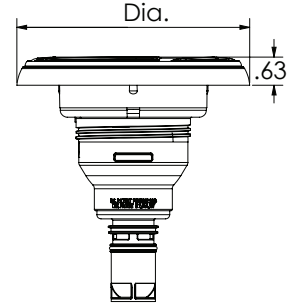

Specifications:

- 304 stainless steel escutcheons
- Jet sizes:
 - Cluster - 2 5/16"
 - Mini - 3 3/16"
 - Poly - 3 5/8"
 - Power - 5 1/4"
- Viton O-ring seal

4-Swirl

Majestic

Eclipse

Orion

Smooth

Revo

US Patent # US8458825

Omni Storm Jets

Cluster

Mini

Poly

Power

Omni Cluster Storm Jets

Part #	Description	Diameter	Box Qty
239-4009S-DSG	Orion Directional	2.25 in	200
239-4019S-DSG	Orion Twin Roto	2.25 in	200
243-1609S-DSG	Majestic Directional	2.32 in	200
243-1639S-DSG	Majestic Twin Roto	2.32 in	200
243-7009S-DSG	Revo Directional	2.32 in	200
243-7039S-DSG	Revo Twin Roto	2.32 in	200
243-8409S-DSG	Eclipse Directional	2.32 in	200
243-8439S-DSG	Eclipse Twin Roto	2.32 in	200
243-9409S-DSG	4 - Swirl Directional	2.32 in	200
243-9439S-DSG	4 - Swirl Twin Roto	2.32 in	200
243-3109S-DSG	Smooth Directional	2.32 in	200
243-3139S-DSG	Smooth Twin Roto	2.32 in	200

Omni Mini Storm Jets

Part #	Description	Diameter	Box Qty
239-4209S-DSG	Orion Directional	3.31 in	150
239-4229S-DSG	Orion Twin Roto	3.31 in	150
243-2609S-DSG	Majestic Directional	3.17 in	150
243-2639S-DSG	Majestic Twin Roto	3.17 in	150
243-7109S-DSG	Revo Directional	3.17 in	150
243-7139S-DSG	Revo Twin Roto	3.17 in	150
243-8509S-DSG	Eclipse Directional	3.17 in	150
243-8539S-DSG	Eclipse Twin Roto	3.17 in	150
243-9509S-DSG	4 Swirl Directional	3.17 in	150
243-9539S-DSG	4 Swirl Twin Roto	3.17 in	150
243-3209S-DSG	Smooth Directional	3.17 in	150
243-3239S-DSG	Smooth Twin Roto	3.17 in	150