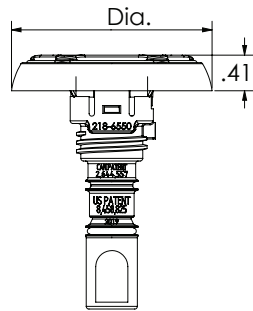

## Specifications:

- 304 stainless steel escutcheons
- Jet sizes:
  - Cluster - 2 5/16"
  - Mini – 3 3/16"
  - Poly – 3 5/8"
  - Power – 5 1/4"
- Viton O-ring seal

**4-Swirl**

**Majestic**

**Eclipse**

**Orion**

# Omni Storm Jets

**Cluster**

**Mini**

**Poly**

**Power**

**Omni Cluster Storm Jets**

Part #	Description	Diameter	Box Qty
239-4009S-DSG	Orion Directional	2.25 in	200
239-4019S-DSG	Orion Twin Roto	2.25 in	200
243-1609S-DSG	Majestic Directional	2.32 in	200
243-1639S-DSG	Majestic Twin Roto	2.32 in	200
243-7009S-DSG	Revo Directional	2.32 in	200
243-7039S-DSG	Revo Twin Roto	2.32 in	200
243-8409S-DSG	Eclipse Directional	2.32 in	200
243-8439S-DSG	Eclipse Twin Roto	2.32 in	200
243-9409S-DSG	4 - Swirl Directional	2.32 in	200
243-9439S-DSG	4 - Swirl Twin Roto	2.32 in	200
243-3109S-DSG	Smooth Directional	2.32 in	200
243-3139S-DSG	Smooth Twin Roto	2.32 in	200

**Omni Mini Storm Jets**

Part #	Description	Diameter	Box Qty
239-4209S-DSG	Orion Directional	3.31 in	150
239-4229S-DSG	Orion Twin Roto	3.31 in	150
243-2609S-DSG	Majestic Directional	3.17 in	150
243-2639S-DSG	Majestic Twin Roto	3.17 in	150
243-7109S-DSG	Revo Directional	3.17 in	150
243-7139S-DSG	Revo Twin Roto	3.17 in	150
243-8509S-DSG	Eclipse Directional	3.17 in	150
243-8539S-DSG	Eclipse Twin Roto	3.17 in	150
243-9509S-DSG	4 Swirl Directional	3.17 in	150
243-9539S-DSG	4 Swirl Twin Roto	3.17 in	150
243-3209S-DSG	Smooth Directional	3.17 in	150
243-3239S-DSG	Smooth Twin Roto	3.17 in	150