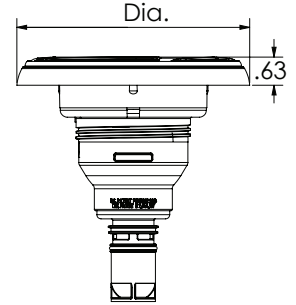

## Specifications:

- 304 stainless steel escutcheons
- Jet sizes:
  - Cluster - 2 5/16"
  - Mini – 3 3/16"
  - Poly – 3 5/8"
  - Power – 5 1/4"
- Viton O-ring seal

**4-Swirl**

**Majestic**

**Eclipse**

**Orion**

# Omni Storm Jets

**Cluster**

**Mini**

**Poly**

**Power**

**Omni Cluster Storm Jets**

Part #	Description	Diameter	Box Qty
239-4009S-DSG	Orion Directional	2.25 in	200
239-4019S-DSG	Orion Twin Roto	2.25 in	200
243-1609S-DSG	Majestic Directional	2.32 in	200
243-1639S-DSG	Majestic Twin Roto	2.32 in	200
243-7009S-DSG	Revo Directional	2.32 in	200
243-7039S-DSG	Revo Twin Roto	2.32 in	200
243-8409S-DSG	Eclipse Directional	2.32 in	200
243-8439S-DSG	Eclipse Twin Roto	2.32 in	200
243-9409S-DSG	4 - Swirl Directional	2.32 in	200
243-9439S-DSG	4 - Swirl Twin Roto	2.32 in	200
243-3109S-DSG	Smooth Directional	2.32 in	200
243-3139S-DSG	Smooth Twin Roto	2.32 in	200