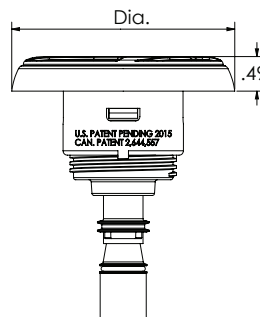

## Specifications:

- 304 stainless steel escutcheons
- Jet sizes:
  - Cluster - 2 5/16"
  - Mini – 3 3/16"
  - Poly – 3 5/8"
  - Power – 5 1/4"
- Viton O-ring seal

**4-Swirl**

**Majestic**

**Eclipse**

**Orion**

# Omni Storm Jets

**Cluster**

**Mini**

**Poly**

**Power**

**Omni Cluster Storm Jets**

Part #	Description	Diameter	Box Qty
239-4009S-DSG	Orion Directional	2.25 in	200
239-4019S-DSG	Orion Twin Roto	2.25 in	200
243-1609S-DSG	Majestic Directional	2.32 in	200
243-1639S-DSG	Majestic Twin Roto	2.32 in	200
243-7009S-DSG	Revo Directional	2.32 in	200
243-7039S-DSG	Revo Twin Roto	2.32 in	200
243-8409S-DSG	Eclipse Directional	2.32 in	200
243-8439S-DSG	Eclipse Twin Roto	2.32 in	200
243-9409S-DSG	4 - Swirl Directional	2.32 in	200
243-9439S-DSG	4 - Swirl Twin Roto	2.32 in	200
243-3109S-DSG	Smooth Directional	2.32 in	200
243-3139S-DSG	Smooth Twin Roto	2.32 in	200

**Omni Mini Storm Jets**

Part #	Description	Diameter	Box Qty
239-4209S-DSG	Orion Directional	3.31 in	150
239-4229S-DSG	Orion Twin Roto	3.31 in	150
243-2609S-DSG	Majestic Directional	3.17 in	150
243-2639S-DSG	Majestic Twin Roto	3.17 in	150
243-7109S-DSG	Revo Directional	3.17 in	150
243-7139S-DSG	Revo Twin Roto	3.17 in	150
243-8509S-DSG	Eclipse Directional	3.17 in	150
243-8539S-DSG	Eclipse Twin Roto	3.17 in	150
243-9509S-DSG	4 Swirl Directional	3.17 in	150
243-9539S-DSG	4 Swirl Twin Roto	3.17 in	150
243-3209S-DSG	Smooth Directional	3.17 in	150
243-3239S-DSG	Smooth Twin Roto	3.17 in	150