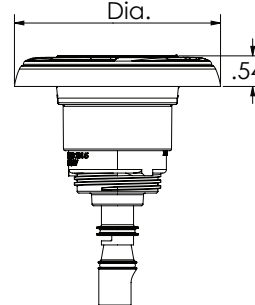

## Specifications:

- 304 stainless steel escutcheons
- Jet sizes:
  - Cluster - 2 5/16"
  - Mini – 3 3/16"
  - Poly – 3 5/8"
  - Power – 5 1/4"
- Viton O-ring seal

**4-Swirl**

**Majestic**

**Eclipse**

**Orion**

# Omni Storm Jets

**Cluster**

**Mini**

**Poly**

**Power**

**Omni Cluster Storm Jets**

Part #	Description	Diameter	Box Qty
239-4009S-DSG	Orion Directional	2.25 in	200
239-4019S-DSG	Orion Twin Roto	2.25 in	200
243-1609S-DSG	Majestic Directional	2.32 in	200
243-1639S-DSG	Majestic Twin Roto	2.32 in	200
243-7009S-DSG	Revo Directional	2.32 in	200
243-7039S-DSG	Revo Twin Roto	2.32 in	200
243-8409S-DSG	Eclipse Directional	2.32 in	200
243-8439S-DSG	Eclipse Twin Roto	2.32 in	200
243-9409S-DSG	4 - Swirl Directional	2.32 in	200
243-9439S-DSG	4 - Swirl Twin Roto	2.32 in	200
243-3109S-DSG	Smooth Directional	2.32 in	200
243-3139S-DSG	Smooth Twin Roto	2.32 in	200