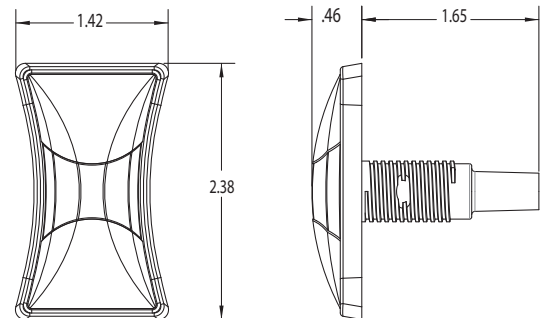

Features:

- Elegant Sconce Light
- Illuminates spa skirting
- Conforms to corners as small as 1 1/2" radius
- Works with most single LED points of light

Specifications:

- UV Resistant Polyester Lens
- 316 Stainless Steel Escutcheon
- 5/8" Hole Saw

Conforms nicely to tight radiuses!

Part #	Description
633-6818S	LED Hourglass Sconce Light, 316 SS