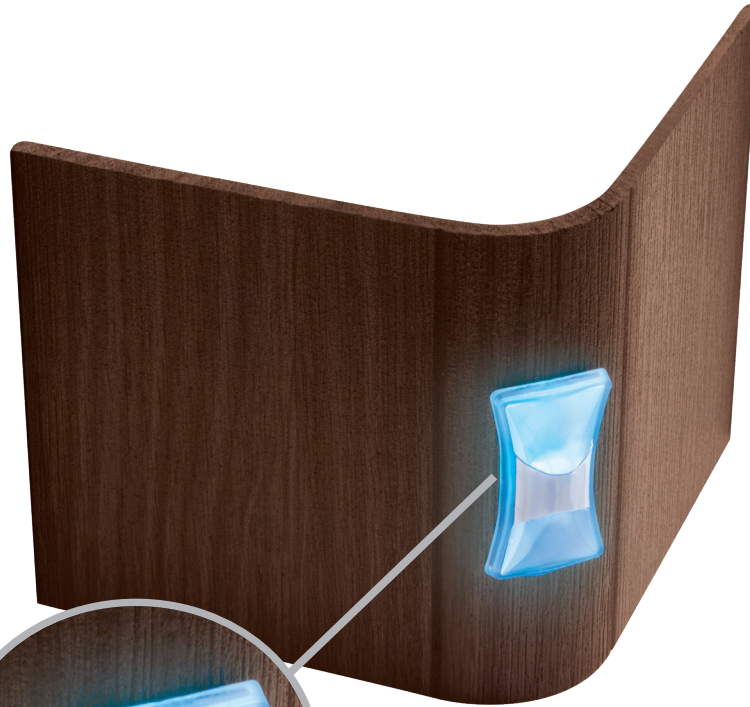

LED Hourglass Sconce Light

Waterway's new LED Hourglass Sconce Light brings brilliant illumination to the outer cabinet of your spa, and has been designed to perfectly conform to tight corners and flat surfaces.

Features:

- Elegant Sconce Light
- Illuminates spa skirting
- Conforms to corners as small as 1 1/2" radius
- Works with most single LED points of light

Specifications:

- UV Resistant Polyester Lens
- 316 Stainless Steel Escutcheon
- 5/8" Hole Saw

Conforms nicely to tight radiuses!

Part #	Description
633-6818S	LED Hourglass Sconce Light, 316 SS