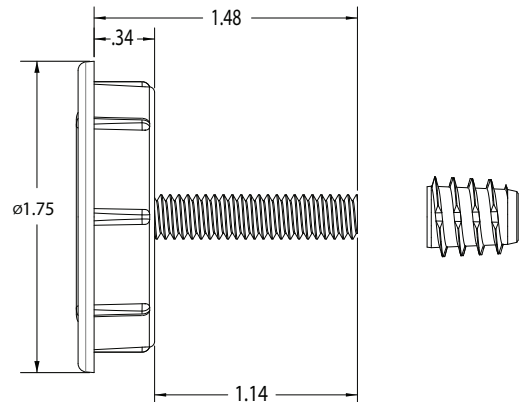

# Cabinet Latch

Introducing Waterway's Cabinet Latch. The Cabinet Latch allows for easy access into the spa cabinet area without the need for special tools. It is esthetically appealing, easy to install and comes complete with a threaded flush mount insert that threads into the spa frame.

## Features:

- Provides easy access to cabinets
- Fits most types on cabinet doors and panels
- Easy Installation

## Specifications:

- Niche:
  - 1 1/2" hole saw size
- Threaded flush mount insert:
  - 23/64" hole saw size
  - 6MM drive size
- Material:
  - ABS black niche and handle
  - stainless steel 1/4" - 20 screw
  - Die cast zinc alloy threaded flush mount insert

Part #	Description
675-3000	Cabinet Latch, Niche and Flush Mount Insert Assy