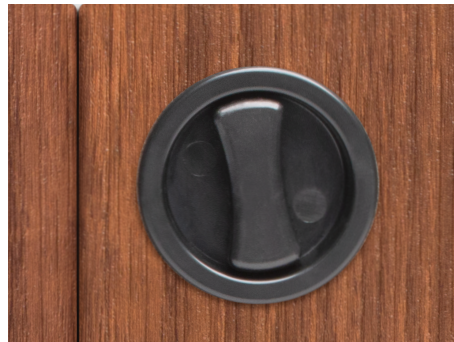

# Cabinet Latch

Introducing Waterway's Cabinet Latch. The Cabinet Latch allows for easy access into the spa cabinet area without the need for special tools. It is esthetically appealing, easy to install and comes complete with a threaded flush mount insert that threads into the spa frame.

## Features:

- Provides easy access to cabinets
- Fits most types on cabinet doors and panels
- Easy Installation

## Specifications:

- Niche:
  - 1 1/2" hole saw size
- Threaded flush mount insert:
  - 23/64" hole saw size
  - 6MM drive size
- Material:
  - ABS black niche and handle
  - stainless steel 1/4" - 20 screw
  - Die cast zinc alloy threaded flush mount insert

Part #	Description
675-3000	Cabinet Latch, Niche and Flush Mount Insert Assy