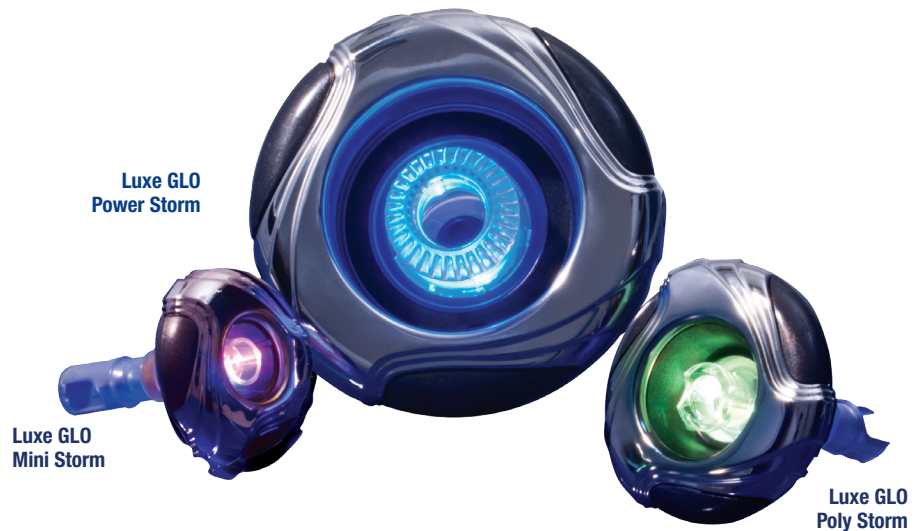

Luxe Storm Jets

Luxury jets in Power Storm, Poly Storm, Mini Storm & Cluster Storm styles... all available with enchanting LED GLO features!

Features:

- Unique, elegant design
- Fits all standard thread-in storm jet body sizes
- Full selection of internals available for all size jets
- Available as LED GLO jets, two tone plastic or stainless
- Some items require a minimum

All Luxe jet styles also available in two-tone plastic and stainless.

Luxe Storm Jets

Style	Part #	Description
Cluster Storm (Ø 2.375")		
Directional	239-1500	Cluster Storm, Dir Luxe Esc.
Directional / Metal	239-1500S	Cluster, Dir Luxe Esc W/Metal
Twin	239-1510	Cluster Storm, Twin Luxe Esc
Twin / Metal	239-1510S	Cluster Storm, Twin Luxe Esc W/Mtl
Rifled	239-1520	Cluster, Rifled Luxe Esc
Rifled / Metal	239-1520S	Cluster, Rifled Luxe Esc W/Mtl
Shower	239-1530	Cluster Storm, Shower Luxe Esc
Shower / Metal	239-1530S	Cluster Storm, Shower Luxe Esc W/Mtl

Mini Storm (Ø 3.250")		
Directional	239-2300	Mini Storm, Dir Luxe Esc.
Directional / Metal	239-2300S	Mini, Dir Luxe Esc W/Metal
Roto	239-2310	Mini Storm, Roto Luxe Esc
Roto / Metal	239-2310S	Mini Storm, Roto Luxe Esc W/Mtl
Twin Roto	239-2320	Mini, Twin Roto Luxe Esc
Twin Roto / Metal	239-2320S	Mini, Twin Roto Luxe Esc W/Mtl
Multi-Massage	239-2330	Mini Storm, Multi-Massage Luxe Esc
Multi-Massage	239-2330S	Mini Storm, Multi-Massage Luxe Esc W/Mtl
Massage	239-2340	Mini Storm, Massage Luxe Esc
Massage	239-2340S	Mini Storm, Massage Luxe Esc W/Mtl
Rifled	239-2350	Mini Storm, Rifled Luxe Esc
Rifled / Metal	239-2350S	Mini Storm, Rifled Luxe Esc W/Mtl