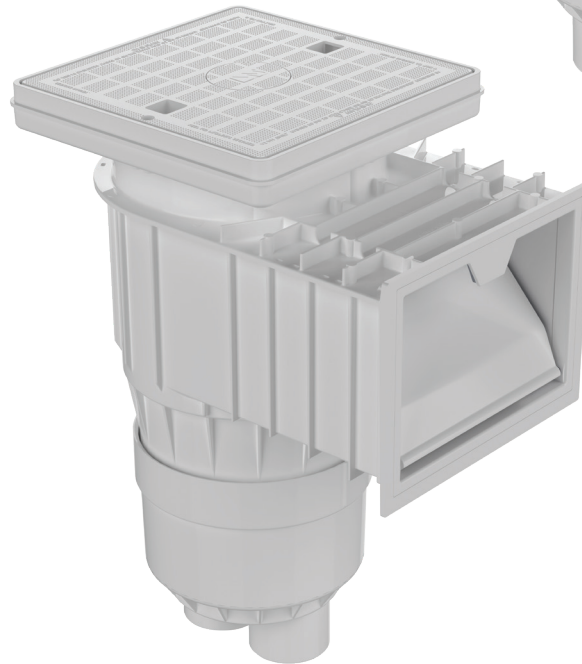

Renegade Gunite Skimmer

The Renegade Gunite Skimmer from Waterway is designed for easier installation while maximizing flow, with an NSF approved flow rate of up to 75 gallons per minute.

Features:

- NSF Approved with flow rate of 75 GPM
- PVC sockets for better glue joints
- 2" socket is 2 1/2" spigot for more flow
- 1 1/2" socket is 2" spigot for easier plumbing
- 1" socket for over flow hose
- Large locking skimmer basket
- Easy access spring-loaded weir door simplifies replacement
- Optional float valve
- Optional skimmer test kits
- All skimmers excluding the skimmers for commercial grade fiberglass pools now come standard with the reversible lid both round and square are available

Renegade Gunite Skimmers - 2-Port - Round Lid		
Part No.	Description	Color
540-6410	2.5" Spg x 2" S x 2" NPT Assy	White
540-6410-9B	2.5" Spg x 2" S x 2" NPT Beige Lid	White/Beige
540-6411	2.5" Spg x 2" S x 2" NPT Assy	Black
540-6417	2.5" Spg x 2" S x 2" NPT Assy	Gray
540-6417-9B	2.5" Spg x 2" S x 2" NPT Gray/Beige Lid	Gray/Beige Lid
540-6419-BEI	2.5" Spg x 2" S x 2" NPT Assy	Beige
540-6419-DKG	2.5" Spg x 2" NPT Assy Dark Gray	Dark Gray
540-6430	2" Spg x 1.5" S x 1.5"	White
540-6610	2.5" Spg x 2" S x 2" NPT w/Float Valve	White
540-6617	2.5" Spg x 2" S x 2" NPT w/Float Valve	Gray
540-6617-9B	2.5" Spg x 2" S Gray/Beige Lid w/Float Valve	Gray/Beige Lid
540-6619-BEI	2.5" Spg x 2" S X 2" NPT w/Float Valve	Beige

Accessories		
Part No.	Description	Color
540-6010	Equalizer Valve	White
542-6200	Float Valve	White
519-6480-R1	Gunite Vacuum Plate (New Snap-In)	White
540-6500	Skimmer Test Loop Kit	White
519-6560	Mounting Extension Ring	White
519-6567	Mounting Extension Ring	Gray

Renegade Gunite Skimmers - Single Port - Square Lid		
Part No.	Description	Color
540-6510S	2" Socket (2 1/2" Spigot)	White

Renegade Gunite Skimmers - 2-Port - Square Lid		
Part No.	Description	Color
540-6410-S	2" S Square Lid	White
540-6417-S	2" Socket (2 1/2" Spigot)	Gray