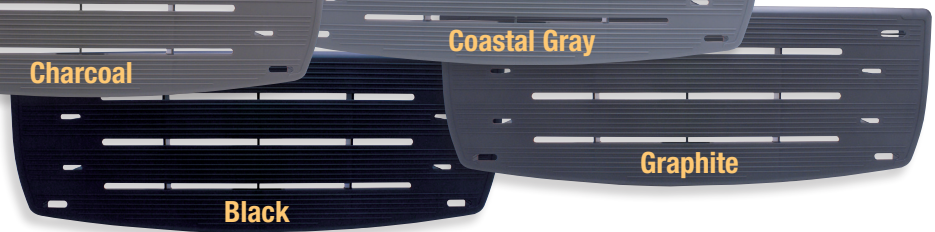

## Features:

- Easy, snap together parts for quick assembly
- Packaged for retail sale
- 33" non-slip treads
- Made of durable UV protected polypropylene
- 800 lbs. weight capacity

### Available in Multiple Colors

Part #	Description
535-2209-BRK	33" Spa Steps - Bark
535-2209-GPH	33" Spa Steps - Graphite
535-2209-CHC	33" Spa Steps - Charcoal
535-2209-CSG	33" Spa Steps - Coastal Gray
535-2209-MOC	33" Spa Steps - Mocha
535-2201	33" Spa Steps - Black