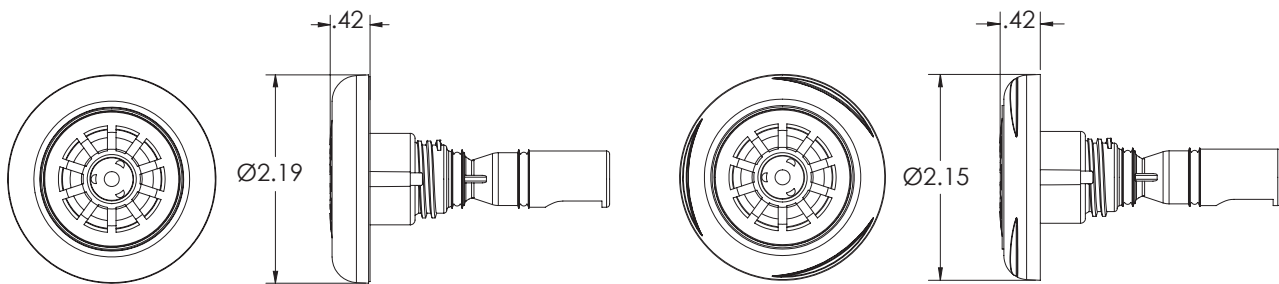

Specifications:

- 6.25 GPM at 15PSI
- 316 stainless steel escutcheon
- (2) EPDM rear seals
- 2 3/16" diameter

Air Max Spa Jets

Waterway's new Air Max jets are available in 3 different internal styles and offered in two materials: plastic and metal.

Jet Internals

Part No.

Description

239-8908-MTB	Cluster Storm Air Max Solo Stream Style
239-8908S-MTB	Cluster Storm Air Max Solo Stream Style with Metal
239-8918-MTB	Cluster Storm Air Max Tri-Stream Style
239-8918S-MTB	Cluster Storm Air Max Tri-Stream Style with Metal
239-8928-MTB	Cluster Storm Air Max Multi-Stream Style
239-8928S-MTB	Cluster Storm Air Max Multi-Stream Style with Metal