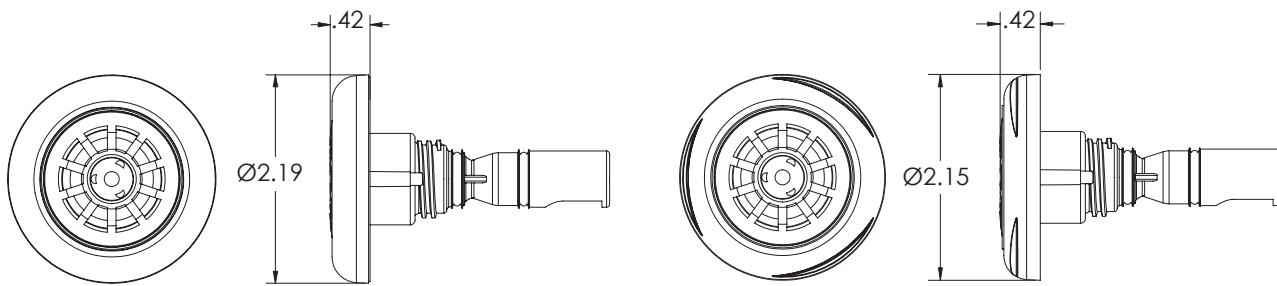

Specifications:

- 6.25 GPM at 15PSI
- 316 stainless steel escutcheon
- (2) EPDM rear seals
- 2 3/16" diameter

Air Max Spa Jets

Waterway's new Air Max jets are available in 3 different internal styles and offered in two materials: plastic and metal.

Jet Internals

Part No.

Description

239-8908-MTB	Cluster Storm Air Max Solo Stream Style
239-8908S-MTB	Cluster Storm Air Max Solo Stream Style with Metal
239-8918-MTB	Cluster Storm Air Max Tri-Stream Style
239-8918S-MTB	Cluster Storm Air Max Tri-Stream Style with Metal
239-8928-MTB	Cluster Storm Air Max Multi-Stream Style
239-8928S-MTB	Cluster Storm Air Max Multi-Stream Style with Metal