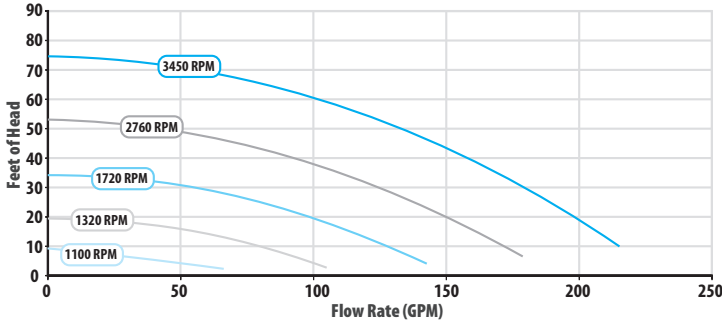

Waterway's new AquaShapes® Swim Jet System is shipped on a single pallet, delivered to your next project with a list of products and complete instructions on plumbing and assembly

**Power Defender SVL 2.70 HP – Performance Curves**