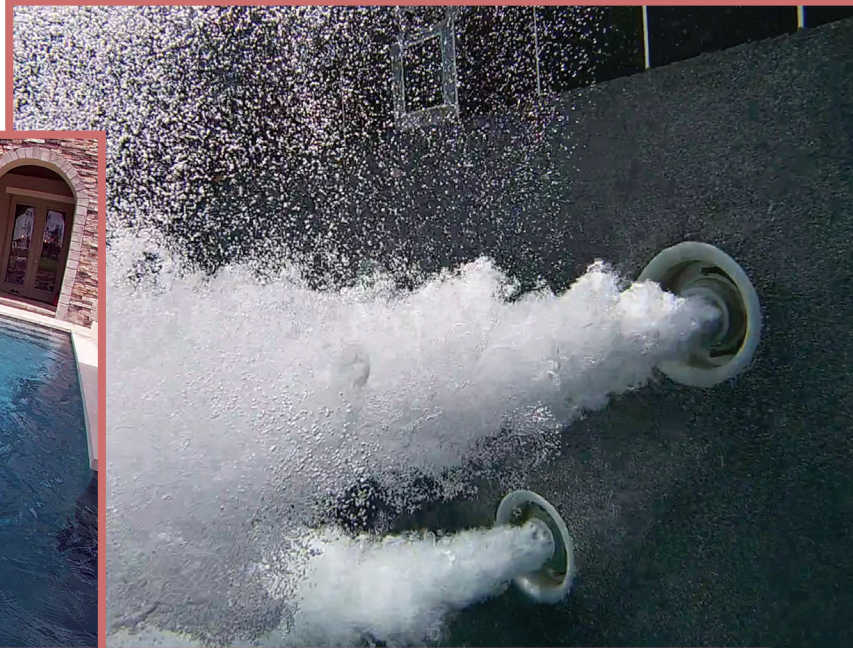

## Swim Jet System

Waterway's new AquaShapes® Swim Jet System transforms any swimming pool into an exercise and therapy experience. Our new AquaShapes® Swim Jet System is available for any new gunite pool, regardless of the size or shape.

Waterway's new AquaShapes® Swim Jet System is shipped on a single pallet, delivered to your next project with a list of products and complete instructions on plumbing and assembly

**Power Defender SVL 2.70 HP – Performance Curves**