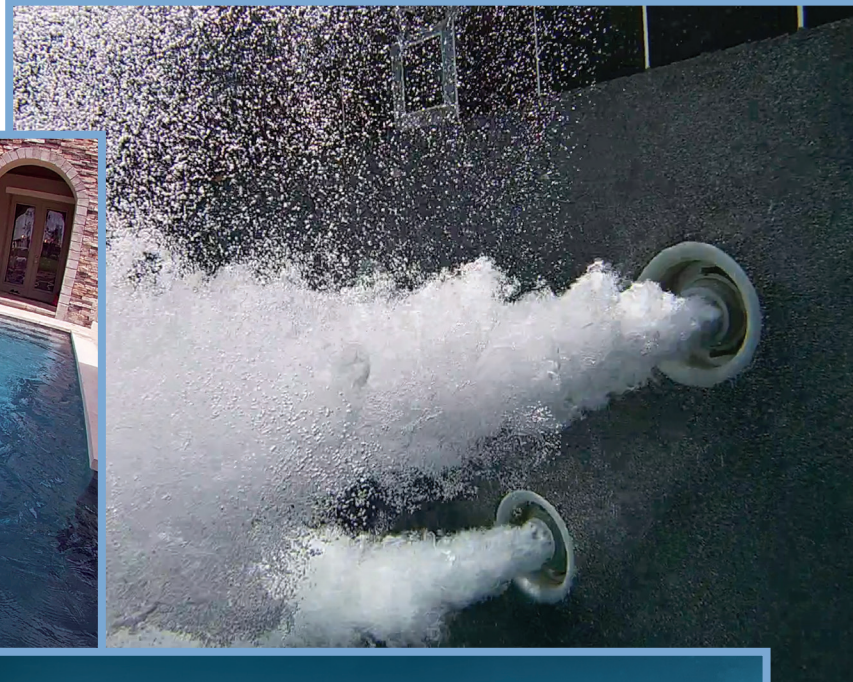

Aqua Shapes

Swim Jet System

Waterway's new AquaShapes® Swim Jet System transforms any swimming pool into an exercise and therapy experience. Our new AquaShapes® Swim Jet System is available for any new gunite pool, regardless of the size or shape.

Waterway's new AquaShapes® Swim Jet System is shipped on a single pallet, delivered to your next project with a list of products and complete instructions on plumbing and assembly

Power Defender SVL 2.70 HP – Performance Curves