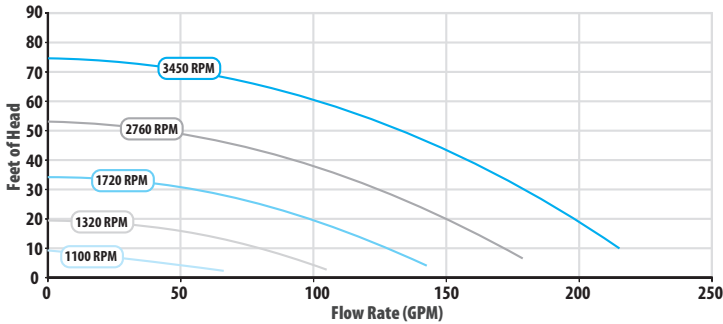

Aqua Shapes

Swim Jet System

Waterway's new AquaShapes® Swim Jet System transforms any swimming pool into an exercise and therapy experience. Our new AquaShapes® Swim Jet System is available for any new gunite pool, regardless of the size or shape.

Waterway's new AquaShapes® Swim Jet System is shipped on a single pallet, delivered to your next project with a list of products and complete instructions on plumbing and assembly

Power Defender SVL 2.70 HP – Performance Curves