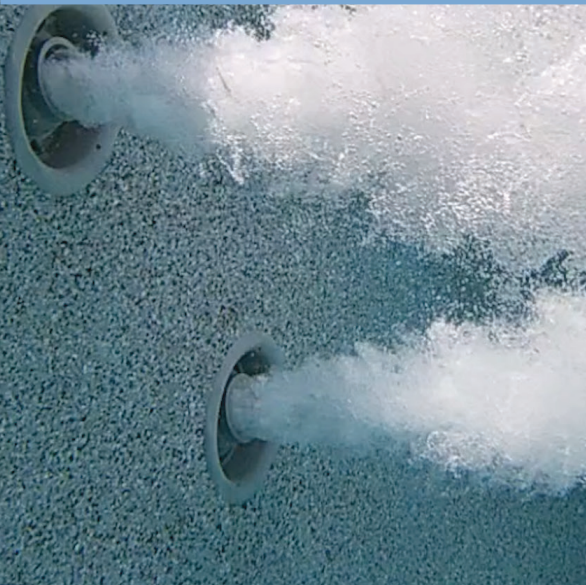

Aqua Shapes

Swim Jet System

Waterway's new AquaShapes® Swim Jet System transforms any swimming pool into an exercise and therapy experience. Our new AquaShapes® Swim Jet System is available for any new gunite pool, regardless of the size or shape.

Waterway's new AquaShapes® Swim Jet System is shipped on a single pallet, delivered to your next project with a list of products and complete instructions on plumbing and assembly

Power Defender SVL 2.70 HP – Performance Curves

AquaShapes® Swim Jet System Product List

Product	Quantity
Power Defender SVL270 (model# PD-270A)	3
Strip Drains	3
Sweep Elles	14
Sanitary Tee	3
Air Control	1
High Powered Jets	3
Wrench - Old Faithful	3