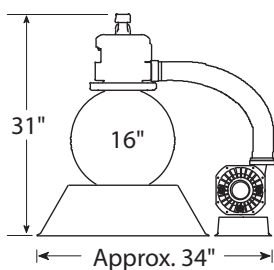

Part No.	Dia.	HP SPL	Speed	Cord
520-5307-3S	16"	1.0	1 Speed	3' Twist Lock Cord
520-5307-6S	16"	1.0	1 Speed	3' NEMA Cord
520-5337-3S	19"	1.5	1 Speed	3' Twist Lock Cord
520-5337-6S	19"	1.5	1 Speed	3' NEMA Cord
522-5337-3S	19"	1.5	2 Speed	3' Twist Lock Cord
522-5337-6S	19"	1.5	2 Speed	3' NEMA Cord
520-5347-3S	22"	1.5	1 Speed	3' Twist Lock Cord
520-5347-6S	22"	1.5	1 Speed	3' NEMA Cord
522-5347-3S	22"	1.5	2 Speed	3' Twist Lock Cord

### Both Systems Include:

- 2 hoses: (1 1/2" x 6 ft.)
- Hose fittings & clamps
- 3 ft. twist lock or 3 ft. NEMA cord
- One -piece filter/pump system base
- Barbed fittings for optional chlorinator

Part No.	Dia.	HP SPL	Speed	Cord
520-5207-3S	16"	1.0	1 Speed	3' Twist Locck Cord
520-5207-6S	16"	1.0	1 Speed	3' NEMA Cord
520-5237-3S	19"	1.5	1 Speed	3' Twist Locck Cord
520-5237-6S	19"	1.5	1 Speed	3' NEMA Cord
522-5237-3S	19"	1.5	2 Speed	3' Twist Locck Cord
522-5237-6S	19"	1.5	1 Speed	3' NEMA Cord
520-5247-3S	22"	1.5	1 Speed	3' Twist Locck Cord
520-5247-6S	22"	1.5	1 Speed	3' NEMA Cord
522-5247-3S	22"	1.5	2 Speed	3' Twist Locck Cord
522-5247-6S	22"	1.5	2 Speed	3' NEMA Cord

### Pump Features:

- 1 1/2" Union threads/ 1 1/2" FPT Intake
- 2" Union threads/ 1 1/2" FPT discharge
- Large 6" pump trap with clear lid
- Powerful side discharge performance
- Wet end easily rotates

This economical system will provide crystal clear water with minimal maintenance for smaller above-ground pools.