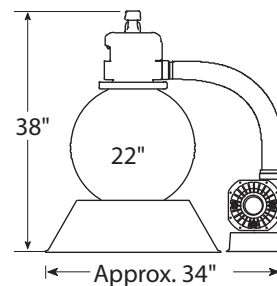

A high-powered, high-capacity system that will provide years of maintenance-free swimming pool filtration for larger above ground pools.