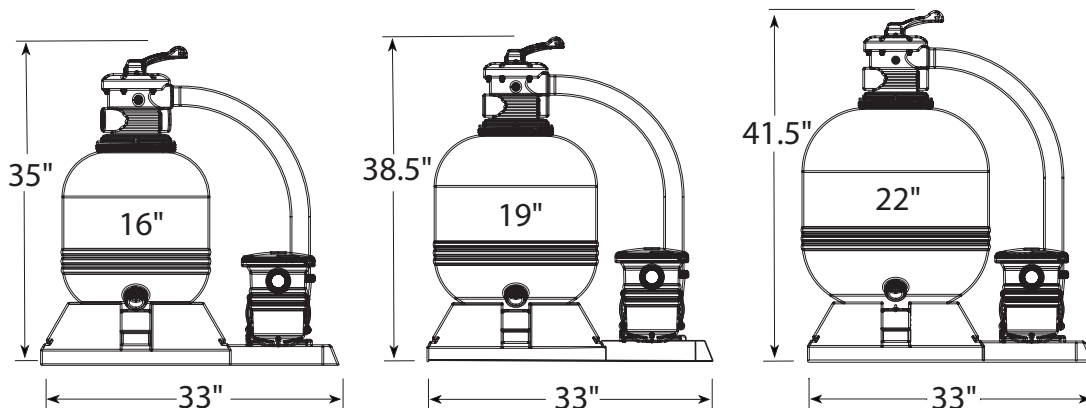

### Features:

- Pump and filter performance matched to provide optimum flow and energy efficiency
- 7-position, threaded multi-port valve is easy to install
- All the hoses, fittings and clamps needed for installation
- Pump, filter and mounting bases included
- Long-lasting stainless steel pressure gauge

Part No.	Dia.	HP SPL	Speed	Cord
520-5307-3S	16"	1.0	1 Speed	3' Twist Lock Cord
520-5307-6S	16"	1.0	1 Speed	3' NEMA Cord
520-5337-3S	19"	1.5	1 Speed	3' Twist Lock Cord
520-5337-6S	19"	1.5	1 Speed	3' NEMA Cord
522-5337-3S	19"	1.5	2 Speed	3' Twist Lock Cord
522-5337-6S	19"	1.5	2 Speed	3' NEMA Cord
520-5347-3S	22"	1.5	1 Speed	3' Twist Lock Cord
520-5347-6S	22"	1.5	1 Speed	3' NEMA Cord
522-5347-3S	22"	1.5	2 Speed	3' Twist Lock Cord