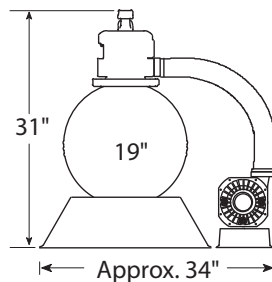

Part No.	Dia.	HP SPL	Speed	Cord
520-5307-3S	16"	1.0	1 Speed	3' Twist Lock Cord
520-5307-6S	16"	1.0	1 Speed	3' NEMA Cord
520-5337-3S	19"	1.5	1 Speed	3' Twist Lock Cord
520-5337-6S	19"	1.5	1 Speed	3' NEMA Cord
522-5337-3S	19"	1.5	2 Speed	3' Twist Lock Cord
522-5337-6S	19"	1.5	2 Speed	3' NEMA Cord
520-5347-3S	22"	1.5	1 Speed	3' Twist Lock Cord
520-5347-6S	22"	1.5	1 Speed	3' NEMA Cord
522-5347-3S	22"	1.5	2 Speed	3' Twist Lock Cord

### Both Systems Include:

- 2 hoses: (1 1/2" x 6 ft.)
- Hose fittings & clamps
- 3 ft. twist lock or 3 ft. NEMA cord
- One -piece filter/pump system base
- Barbed fittings for optional chlorinator

Part No.	Dia.	HP SPL	Speed	Cord
520-5207-3S	16"	1.0	1 Speed	3' Twist Locck Cord
520-5207-6S	16"	1.0	1 Speed	3' NEMA Cord
520-5237-3S	19"	1.5	1 Speed	3' Twist Locck Cord
520-5237-6S	19"	1.5	1 Speed	3' NEMA Cord
522-5237-3S	19"	1.5	2 Speed	3' Twist Locck Cord
522-5237-6S	19"	1.5	1 Speed	3' NEMA Cord
520-5247-3S	22"	1.5	1 Speed	3' Twist Locck Cord
520-5247-6S	22"	1.5	1 Speed	3' NEMA Cord
522-5247-3S	22"	1.5	2 Speed	3' Twist Locck Cord
522-5247-6S	22"	1.5	2 Speed	3' NEMA Cord

### Pump Features:

- 1 1/2" Union threads/ 1 1/2" FPT Intake
- 2" Union threads/ 1 1/2" FPT discharge
- Large 6" pump trap with clear lid
- Powerful side discharge performance
- Wet end easily rotates

This economical system will provide crystal clear water with minimal maintenance for smaller above-ground pools.