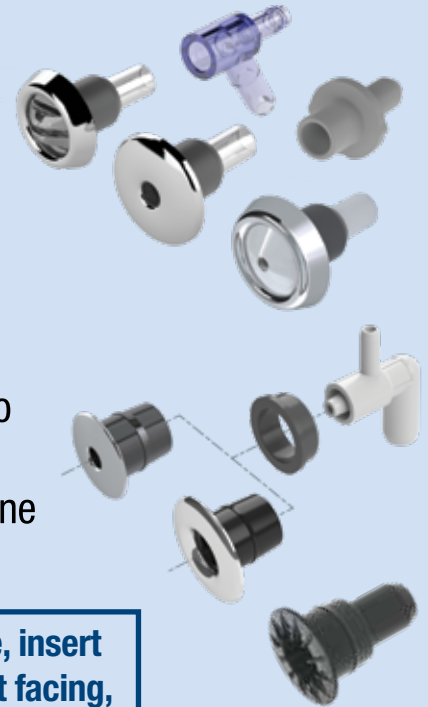

SGMS/Load Washer Products

A WIDE VARIETY OF
PRODUCTS AVAILABLE

Mounting Made Easy

SGMS Components

EASY TO INSTALL • MANY WITH MULTIPLE BODY OPTIONS • LED VERSIONS OPTIONAL

SGMS Micro Components

Waterway's Micro Components consist of a microjet, 3 options of microwater features and a micro air injector. All of these items have multiple bodies to choose from.

SGMS Ozone Jet Components

Waterway's new SGMS Ozone/Cluster Jets are available now in two different sizes. The two piece body/wallfitting assembly allows the body to be glued in at any angle. Available in two jet sizes. The Ozone Return has a 5/8" diameter opening for maximum flow-through.

Installing is as simple as it gets. Simply drill the hole, insert the grommet, then press in the body. No need for spot facing, silicone, gaskets, nuts or compensating rings.

SGMS Components	
Smooth Barb PNs	Description
SGMS Micro Components	
425-6038	SGMS 3/8" Micro Venturi Jet Body, Same Side w/LED
425-4030	SGMS 3/8" SB Straight Adapter
425-6000	SGMS 3/8" SB Micro 90° Ell Adapter
425-6048	SGMS 1" Micro Water Feature Wye, 30° LED Probe
670-2700	SGMS EPDM 1 1/4" Jet/WF/Injector, Plastic Assy.
670-2700-SI	SGMS Silicone 1 1/4" Jet/WF/Injector, Plastic Assy.
670-2700S	SGMS EPDM 1 1/4" Micro Jet/WF/Injector, Metal Assy.
670-2700SI-S	SGMS Silicone 1 1/4" Micro Jet/WF/Injector, Metal Assy.
670-2710	SGMS EPDM 1 1/4" Micro Jet/WF/Injector, Small Noz. Plastic Assy.
670-2710S	SGMS EPDM 1 1/4" Micro Jet/WF/Injector, Small Noz. Metal Assy.
675-2580	SGMS EPDM 1 1/4" Micro Water Feature Fan Spray, Plastic Assy.
670-2580S	SGMS EPDM 1 1/4" Micro Water Feature Fan Spray, Metal Assy.
670-2778S	SGMS EPDM 1 5/16" Micro Air Injector Metal Assy