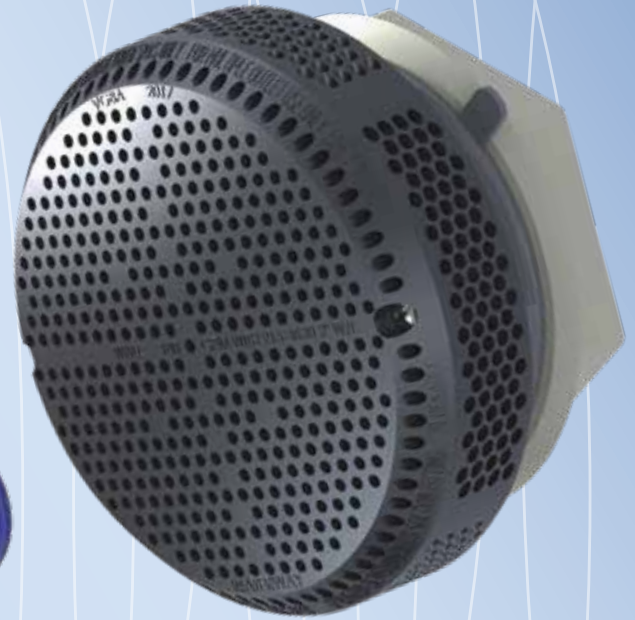

SGMS/Load Washer Products

A WIDE VARIETY OF
PRODUCTS AVAILABLE

Mounting Made Easy

SGMS Components

EASY TO INSTALL • MANY WITH MULTIPLE BODY OPTIONS • LED VERSIONS OPTIONAL

SGMS Micro Components

Waterway's Micro Components consist of a microjet, 3 options of microwater features and a micro air injector. All of these items have multiple bodies to choose from.

SGMS Ozone Jet Components

Waterway's new SGMS Ozone/Cluster Jets are available now in two different sizes. The two piece body/wallfitting assembly allows the body to be glued in at any angle. Available in two jet sizes. The Ozone Return has a 5/8" diameter opening for maximum flow-through.

Installing is as simple as it gets. Simply drill the hole, insert the grommet, then press in the body. No need for spot facing, silicone, gaskets, nuts or compensating rings.

SGMS Components	
Smooth Barb PNs	Description
SGMS Micro Components	
425-6038	SGMS 3/8" Micro Venturi Jet Body, Same Side w/LED
425-4030	SGMS 3/8" SB Straight Adapter
425-6000	SGMS 3/8" SB Micro 90° Ell Adapter
425-6048	SGMS 1" Micro Water Feature Wye, 30° LED Probe
670-2700	SGMS EPDM 1 1/4" Jet/WF/Injector, Plastic Assy.
670-2700-SI	SGMS Silicone 1 1/4" Jet/WF/Injector, Plastic Assy.
670-2700S	SGMS EPDM 1 1/4" Micro Jet/WF/Injector, Metal Assy.
670-2700SI-S	SGMS Silicone 1 1/4" Micro Jet/WF/Injector, Metal Assy.
670-2710	SGMS EPDM 1 1/4" Micro Jet/WF/Injector, Small Noz. Plastic Assy.
670-2710S	SGMS EPDM 1 1/4" Micro Jet/WF/Injector, Small Noz. Metal Assy.
675-2580	SGMS EPDM 1 1/4" Micro Water Feature Fan Spray, Plastic Assy.
670-2580S	SGMS EPDM 1 1/4" Micro Water Feature Fan Spray, Metal Assy.
670-2778S	SGMS EPDM 1 5/16" Micro Air Injector Metal Assy