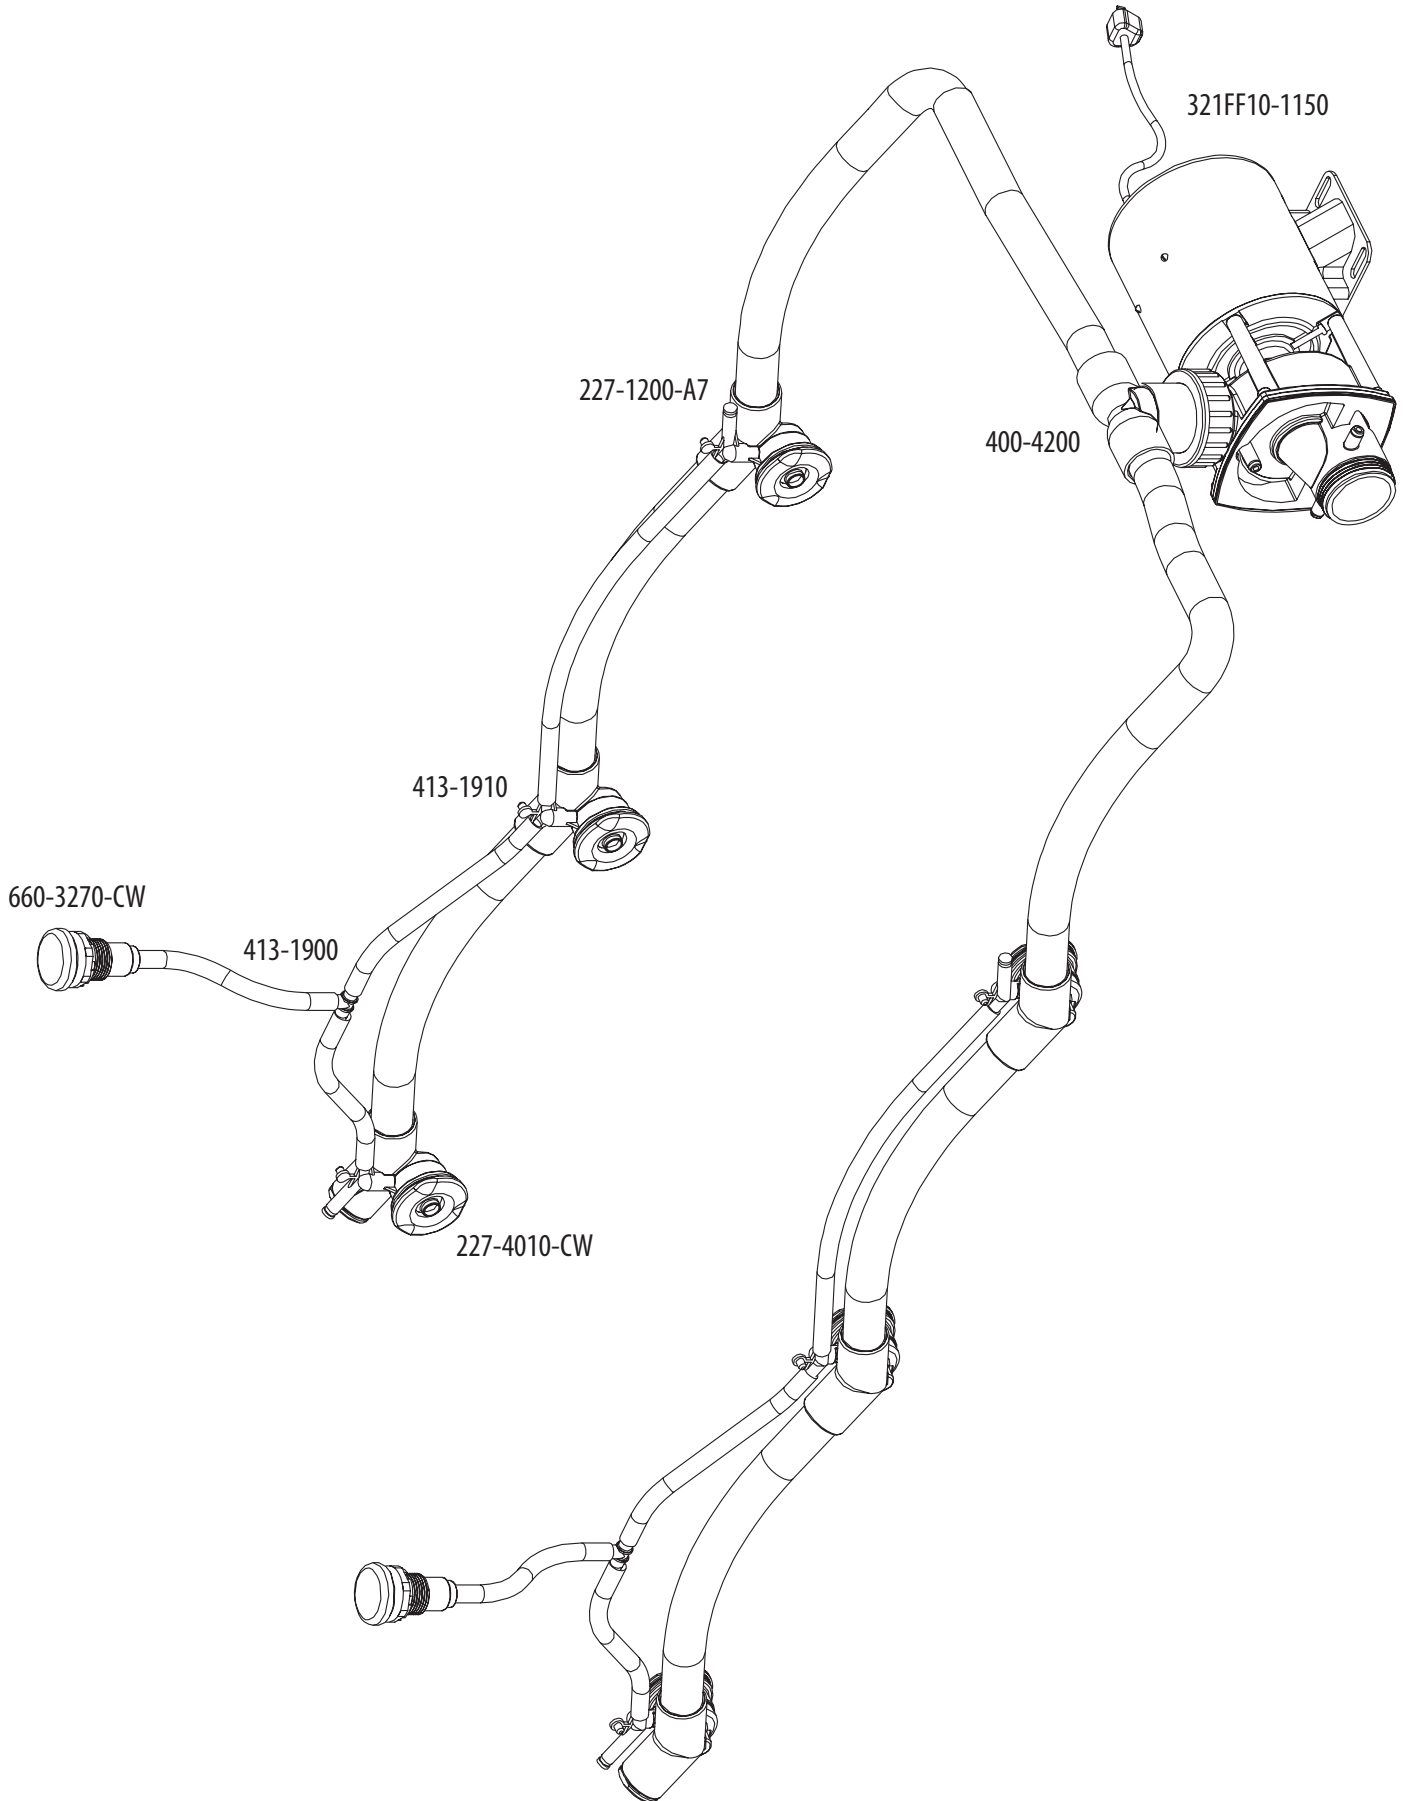

150-CS JETS

AIR BUTTON

AIR CONTROL

SUCTION ELBOWS

300-350-LS

250-CS-ES

200-LS

Technical Info / 150-CS Jet Series Exploded View

X7 = 0.275" Fixed Orifice
A7 = 0.275" Adjustable Orifice
A5 = 0.250" Adjustable Orifice
A3 = 0.312" Adjustable Orifice

718-5100

218-5150

711-5040

SP
228-5170

SMOOTH / 5-SCALLOP
Directional • Twin Roto •
Rifled • Multi Massage

Technical Info / Designer Series Suction Exploded View

643-5070-xx
(includes screws
and O-ring)

215-5080

711-5080
(optional)

Suction Elbow:
642-4820
642-4830
642-4040
642-4030
642-4080
642-4090

Technical Info / 300-LS Plumbing Example - 1" S x 3/8" Tee Barb Air Lines

2" LIGHT ASSEMBLY

PART NO.	DESCRIPTION	LIST(US \$)
630 6220	ASSEMBLY LESS TOOL	\$9.68
630 6220 T	ASSEMBLY W/ TOOL	\$11.20

* HOLE SIZE WITHOUT GASKET: 2 1/8"
 * HOLE SIZE WITH GROMMET GASKET: 2 1/4"