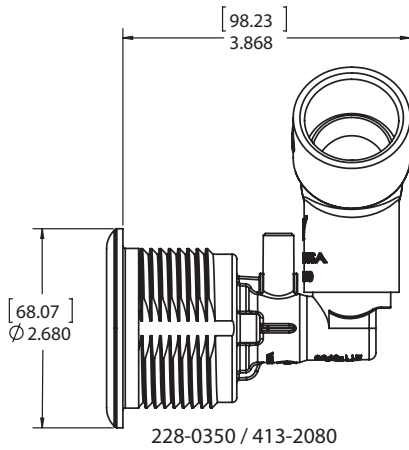

150-CS JETS

AIR BUTTON

AIR CONTROL

SUCTION ELBOWS

300-350-LS

250-CS-ES

200-LS

Technical Info / 150-CS Jet Series Exploded View

X7 = 0.275" Fixed Orifice
A7 = 0.275" Adjustable Orifice
A5 = 0.250" Adjustable Orifice
A3 = 0.312" Adjustable Orifice

718-5100

218-5150

711-5040

SP
228-5170

SMOOTH / 5-SCALLOP
Directional • Twin Roto •
Rifled • Multi Massage

Technical Info / Designer Series Suction Exploded View

643-5070-xx
(includes screws
and O-ring)

215-5080

711-5080
(optional)

Suction Elbow:
642-4820
642-4830
642-4040
642-4030
642-4080
642-4090

Technical Info / 300-LS Plumbing Example - 1" S x 3/8" Tee Barb Air Lines

2" LIGHT ASSEMBLY

PART NO.	DESCRIPTION	LIST(US \$)
630 6220	ASSEMBLY LESS TOOL	\$9.68
630 6220 T	ASSEMBLY W/ TOOL	\$11.20

* HOLE SIZE WITHOUT GASKET: 2 1/8"
 * HOLE SIZE WITH GROMMET GASKET: 2 1/4"