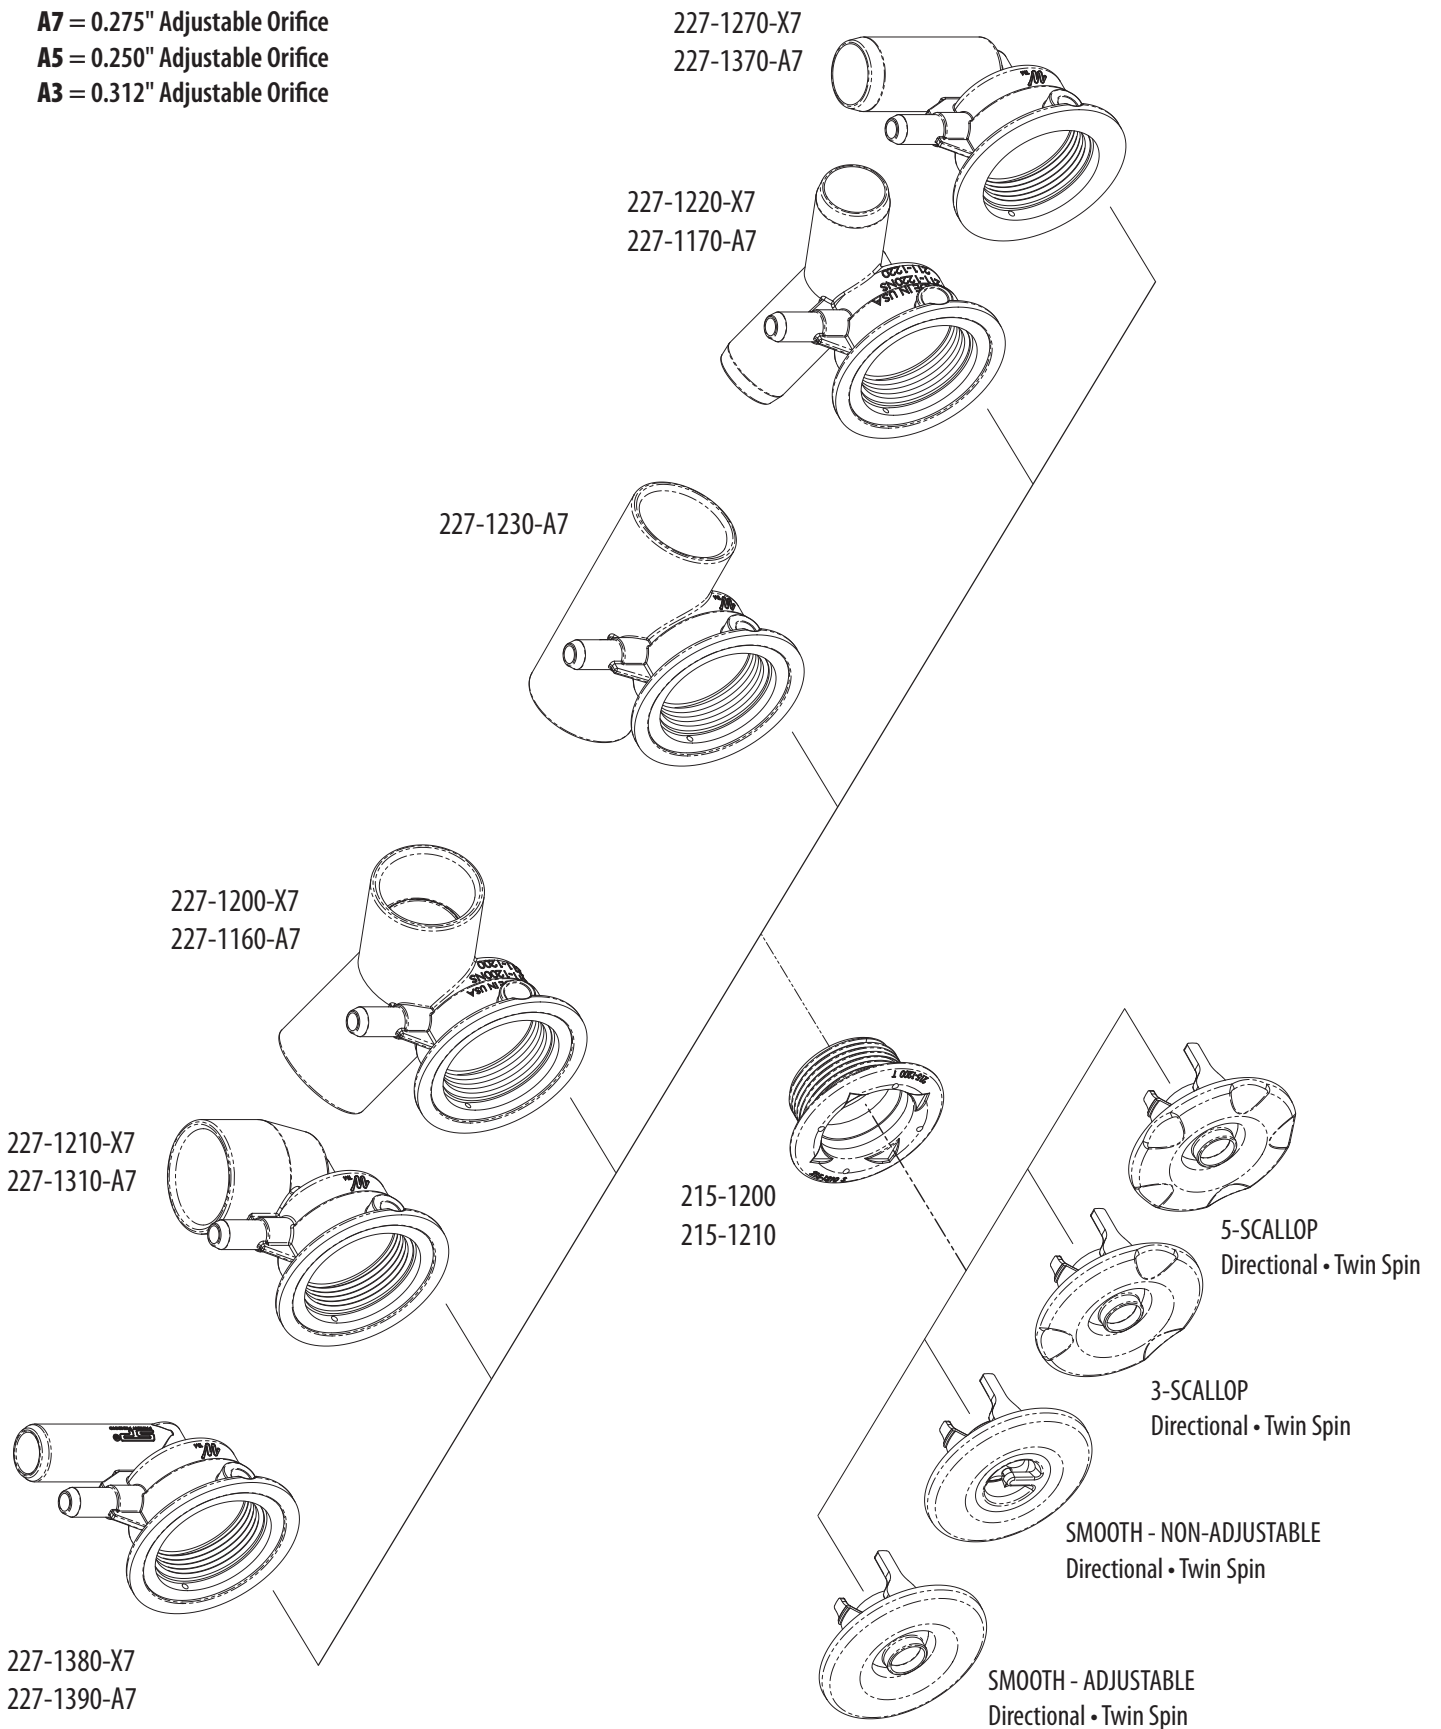

150-CS JETS

AIR BUTTON

AIR CONTROL

SUCTION ELBOWS

300-350-LS

250-CS-ES

200-LS

Technical Info / 150-CS Jet Series Exploded View

X7 = 0.275" Fixed Orifice
A7 = 0.275" Adjustable Orifice
A5 = 0.250" Adjustable Orifice
A3 = 0.312" Adjustable Orifice

718-5100

218-5150

711-5040

SP
228-5170

SMOOTH / 5-SCALLOP
Directional • Twin Roto •
Rifled • Multi Massage

Technical Info / Designer Series Suction Exploded View

643-5070-xx
(includes screws
and O-ring)

215-5080

711-5080
(optional)

Suction Elbow:
642-4820
642-4830
642-4040
642-4030
642-4080
642-4090

Technical Info / 300-LS Plumbing Example - 1" S x 3/8" Tee Barb Air Lines

2" LIGHT ASSEMBLY

PART NO.	DESCRIPTION	LIST(US \$)
630 6220	ASSEMBLY LESS TOOL	\$9.68
630 6220 T	ASSEMBLY W/ TOOL	\$11.20

* HOLE SIZE WITHOUT GASKET: 2 1/8"
 * HOLE SIZE WITH GROMMET GASKET: 2 1/4"