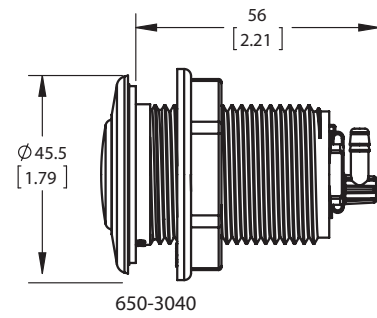

150-CS JETS

AIR BUTTON

AIR CONTROL

SUCTION ELBOWS

300-350-LS

250-CS-ES

200-LS

Technical Info / 150-CS Jet Series Exploded View

X7 = 0.275" Fixed Orifice
A7 = 0.275" Adjustable Orifice
A5 = 0.250" Adjustable Orifice
A3 = 0.312" Adjustable Orifice

718-5100

218-5150

711-5040

SP
228-5170

SMOOTH / 5-SCALLOP
Directional • Twin Roto •
Rifled • Multi Massage

Technical Info / Designer Series Suction Exploded View

643-5070-xx
(includes screws
and O-ring)

215-5080

711-5080
(optional)

Suction Elbow:
642-4820
642-4830
642-4040
642-4030
642-4080
642-4090

Technical Info / 300-LS Plumbing Example - 1" S x 3/8" Tee Barb Air Lines

2" LIGHT ASSEMBLY

PART NO.	DESCRIPTION	LIST(US \$)
630 6220	ASSEMBLY LESS TOOL	\$9.68
630 6220 T	ASSEMBLY W/ TOOL	\$11.20

* HOLE SIZE WITHOUT GASKET: 2 1/8"
 * HOLE SIZE WITH GROMMET GASKET: 2 1/4"