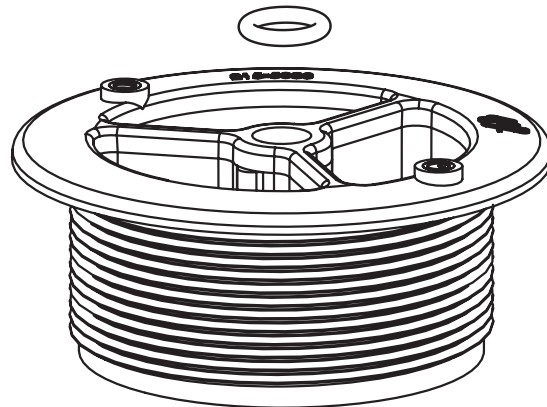

150-CS JETS

AIR BUTTON

AIR CONTROL

SUCTION ELBOWS

300-350-LS

250-CS-ES

200-LS

Technical Info / 150-CS Jet Series Exploded View

X7 = 0.275" Fixed Orifice
A7 = 0.275" Adjustable Orifice
A5 = 0.250" Adjustable Orifice
A3 = 0.312" Adjustable Orifice

718-5100

218-5150

711-5040

SP
228-5170

SMOOTH / 5-SCALLOP
Directional • Twin Roto •
Rifled • Multi Massage

Technical Info / Designer Series Suction Exploded View

643-5070-xx
(includes screws
and O-ring)

215-5080

711-5080
(optional)

Suction Elbow:
642-4820
642-4830
642-4040
642-4030
642-4080
642-4090

Technical Info / 300-LS Plumbing Example - 1" S x 3/8" Tee Barb Air Lines

2" LIGHT ASSEMBLY

PART NO.	DESCRIPTION	LIST(US \$)
630 6220	ASSEMBLY LESS TOOL	\$9.68
630 6220 T	ASSEMBLY W/ TOOL	\$11.20

* HOLE SIZE WITHOUT GASKET: 2 1/8"
 * HOLE SIZE WITH GROMMET GASKET: 2 1/4"