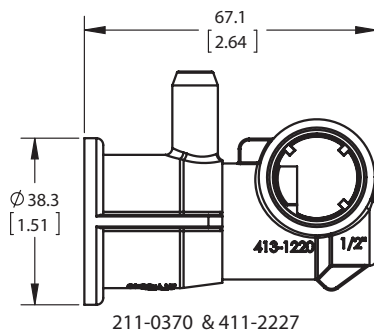

150-CS JETS

AIR BUTTON

AIR CONTROL

SUCTION ELBOWS

300-350-LS

250-CS-ES

200-LS

Technical Info / 150-CS Jet Series Exploded View

X7 = 0.275" Fixed Orifice
A7 = 0.275" Adjustable Orifice
A5 = 0.250" Adjustable Orifice
A3 = 0.312" Adjustable Orifice

718-5100

218-5150

711-5040

SP
228-5170

SMOOTH / 5-SCALLOP
Directional • Twin Roto •
Rifled • Multi Massage

Technical Info / Designer Series Suction Exploded View

643-5070-xx
(includes screws
and O-ring)

215-5080

711-5080
(optional)

Suction Elbow:
642-4820
642-4830
642-4040
642-4030
642-4080
642-4090

Technical Info / 300-LS Plumbing Example - 1" S x 3/8" Tee Barb Air Lines

2" LIGHT ASSEMBLY

PART NO.	DESCRIPTION	LIST(US \$)
630 6220	ASSEMBLY LESS TOOL	\$9.68
630 6220 T	ASSEMBLY W/ TOOL	\$11.20

* HOLE SIZE WITHOUT GASKET: 2 1/8"
 * HOLE SIZE WITH GROMMET GASKET: 2 1/4"