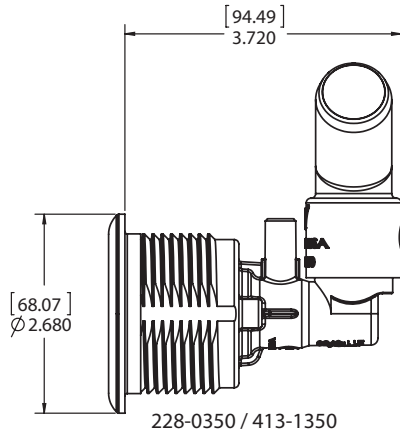

150-CS JETS

AIR BUTTON

AIR CONTROL

SUCTION ELBOWS

300-350-LS

250-CS-ES

200-LS

Technical Info / 150-CS Jet Series Exploded View

X7 = 0.275" Fixed Orifice
A7 = 0.275" Adjustable Orifice
A5 = 0.250" Adjustable Orifice
A3 = 0.312" Adjustable Orifice

718-5100

218-5150

711-5040

SP
228-5170

SMOOTH / 5-SCALLOP
Directional • Twin Roto •
Rifled • Multi Massage

Technical Info / Designer Series Suction Exploded View

643-5070-xx
(includes screws
and O-ring)

215-5080

711-5080
(optional)

Suction Elbow:
642-4820
642-4830
642-4040
642-4030
642-4080
642-4090

Technical Info / 300-LS Plumbing Example - 1" S x 3/8" Tee Barb Air Lines

2" LIGHT ASSEMBLY

PART NO.	DESCRIPTION	LIST(US \$)
630 6220	ASSEMBLY LESS TOOL	\$9.68
630 6220 T	ASSEMBLY W/ TOOL	\$11.20

* HOLE SIZE WITHOUT GASKET: 2 1/8"
 * HOLE SIZE WITH GROMMET GASKET: 2 1/4"