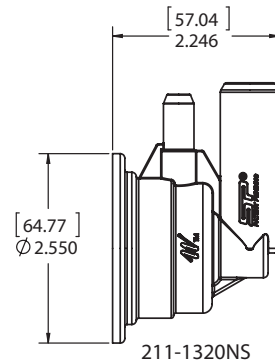

150-CS JETS

AIR BUTTON

AIR CONTROL

SUCTION ELBOWS

300-350-LS

250-CS-ES

200-LS

Technical Info / 150-CS Jet Series Exploded View

X7 = 0.275" Fixed Orifice
A7 = 0.275" Adjustable Orifice
A5 = 0.250" Adjustable Orifice
A3 = 0.312" Adjustable Orifice

718-5100

218-5150

711-5040

SP
228-5170

SMOOTH / 5-SCALLOP
Directional • Twin Roto •
Rifled • Multi Massage

Technical Info / Designer Series Suction Exploded View

643-5070-xx
(includes screws
and O-ring)

215-5080

711-5080
(optional)

Suction Elbow:
642-4820
642-4830
642-4040
642-4030
642-4080
642-4090

Technical Info / 300-LS Plumbing Example - 1" S x 3/8" Tee Barb Air Lines

2" LIGHT ASSEMBLY

PART NO.	DESCRIPTION	LIST(US \$)
630 6220	ASSEMBLY LESS TOOL	\$9.68
630 6220 T	ASSEMBLY W/ TOOL	\$11.20

* HOLE SIZE WITHOUT GASKET: 2 1/8"
 * HOLE SIZE WITH GROMMET GASKET: 2 1/4"