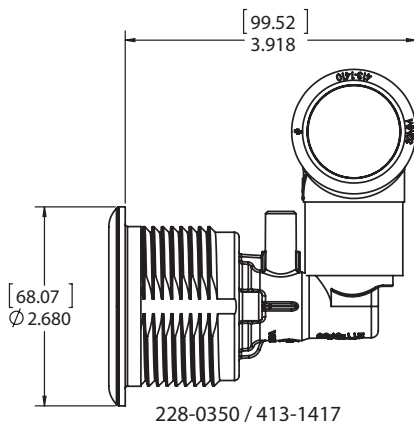

150-CS JETS

AIR BUTTON

AIR CONTROL

SUCTION ELBOWS

300-350-LS

250-CS-ES

200-LS

Technical Info / 150-CS Jet Series Exploded View

X7 = 0.275" Fixed Orifice
A7 = 0.275" Adjustable Orifice
A5 = 0.250" Adjustable Orifice
A3 = 0.312" Adjustable Orifice

718-5100

218-5150

711-5040

SP
228-5170

SMOOTH / 5-SCALLOP
Directional • Twin Roto •
Rifled • Multi Massage

Technical Info / Designer Series Suction Exploded View

643-5070-xx
(includes screws
and O-ring)

215-5080

711-5080
(optional)

Suction Elbow:
642-4820
642-4830
642-4040
642-4030
642-4080
642-4090

Technical Info / 300-LS Plumbing Example - 1" S x 3/8" Tee Barb Air Lines

2" LIGHT ASSEMBLY

PART NO.	DESCRIPTION	LIST(US \$)
630 6220	ASSEMBLY LESS TOOL	\$9.68
630 6220 T	ASSEMBLY W/ TOOL	\$11.20

* HOLE SIZE WITHOUT GASKET: 2 1/8"
 * HOLE SIZE WITH GROMMET GASKET: 2 1/4"