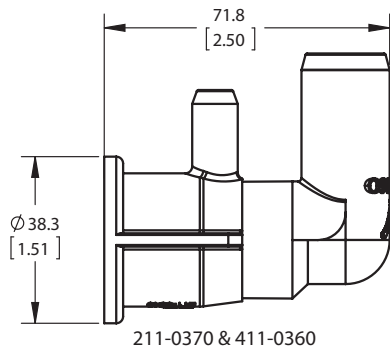

150-CS JETS

AIR BUTTON

AIR CONTROL

SUCTION ELBOWS

300-350-LS

250-CS-ES

200-LS

Technical Info / 150-CS Jet Series Exploded View

X7 = 0.275" Fixed Orifice
A7 = 0.275" Adjustable Orifice
A5 = 0.250" Adjustable Orifice
A3 = 0.312" Adjustable Orifice

718-5100

218-5150

711-5040

SP
228-5170

SMOOTH / 5-SCALLOP
Directional • Twin Roto •
Rifled • Multi Massage

Technical Info / Designer Series Suction Exploded View

643-5070-xx
(includes screws
and O-ring)

215-5080

711-5080
(optional)

Suction Elbow:
642-4820
642-4830
642-4040
642-4030
642-4080
642-4090

Technical Info / 300-LS Plumbing Example - 1" S x 3/8" Tee Barb Air Lines

2" LIGHT ASSEMBLY

PART NO.	DESCRIPTION	LIST(US \$)
630 6220	ASSEMBLY LESS TOOL	\$9.68
630 6220 T	ASSEMBLY W/ TOOL	\$11.20

* HOLE SIZE WITHOUT GASKET: 2 1/8"
 * HOLE SIZE WITH GROMMET GASKET: 2 1/4"