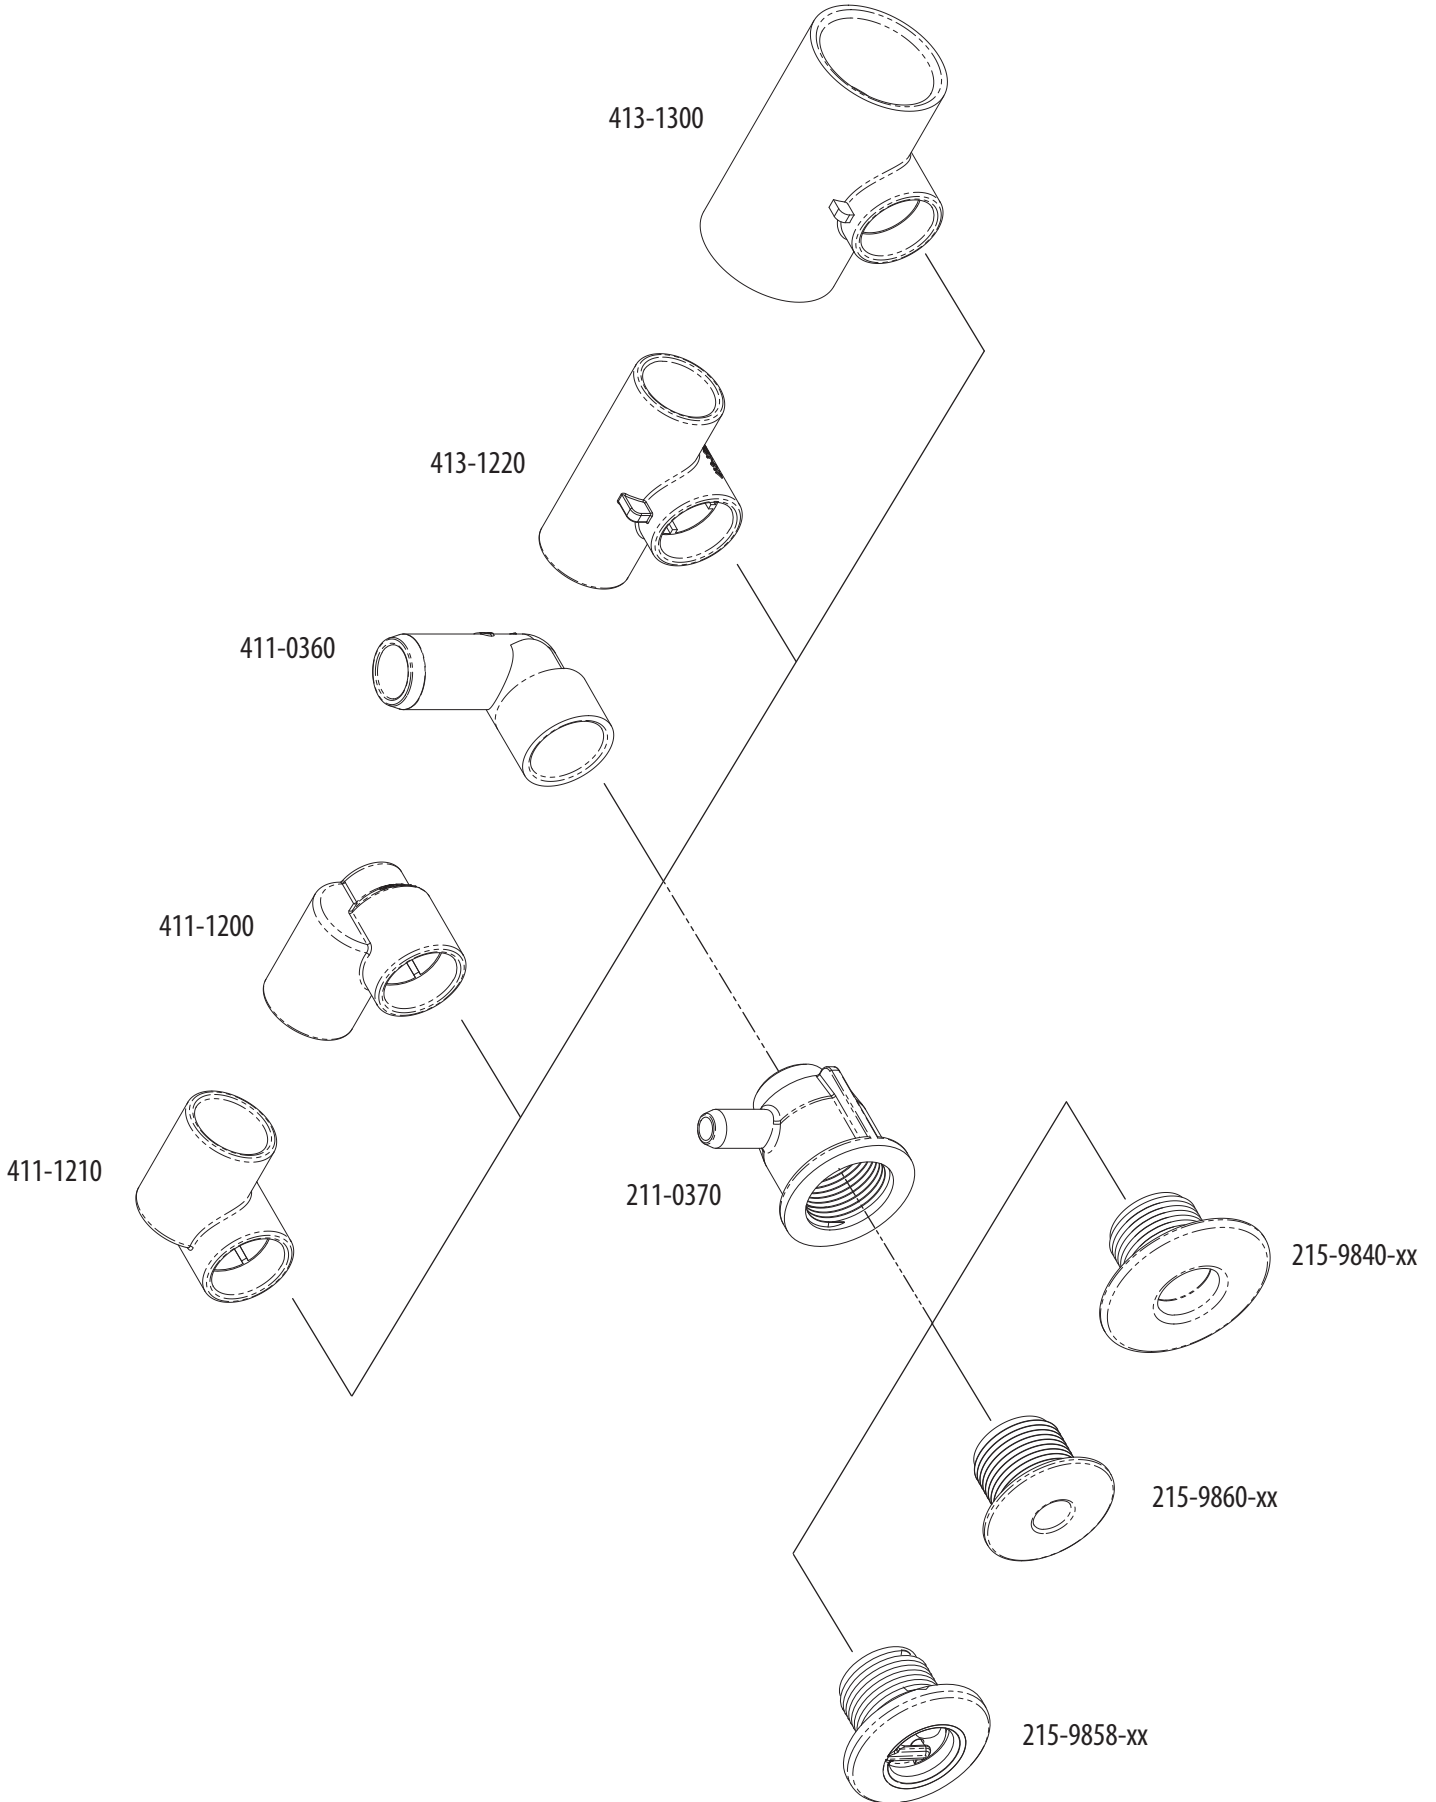

150-CS JETS

AIR BUTTON

AIR CONTROL

SUCTION ELBOWS

300-350-LS

250-CS-ES

200-LS

Technical Info / 150-CS Jet Series Exploded View

X7 = 0.275" Fixed Orifice
A7 = 0.275" Adjustable Orifice
A5 = 0.250" Adjustable Orifice
A3 = 0.312" Adjustable Orifice

718-5100

218-5150

711-5040

SP
228-5170

SMOOTH / 5-SCALLOP
Directional • Twin Roto •
Rifled • Multi Massage

Technical Info / Designer Series Suction Exploded View

643-5070-xx
(includes screws
and O-ring)

215-5080

711-5080
(optional)

Suction Elbow:
642-4820
642-4830
642-4040
642-4030
642-4080
642-4090

Technical Info / 300-LS Plumbing Example - 1" S x 3/8" Tee Barb Air Lines

2" LIGHT ASSEMBLY

PART NO.	DESCRIPTION	LIST(US \$)
630 6220	ASSEMBLY LESS TOOL	\$9.68
630 6220 T	ASSEMBLY W/ TOOL	\$11.20

* HOLE SIZE WITHOUT GASKET: 2 1/8"
 * HOLE SIZE WITH GROMMET GASKET: 2 1/4"