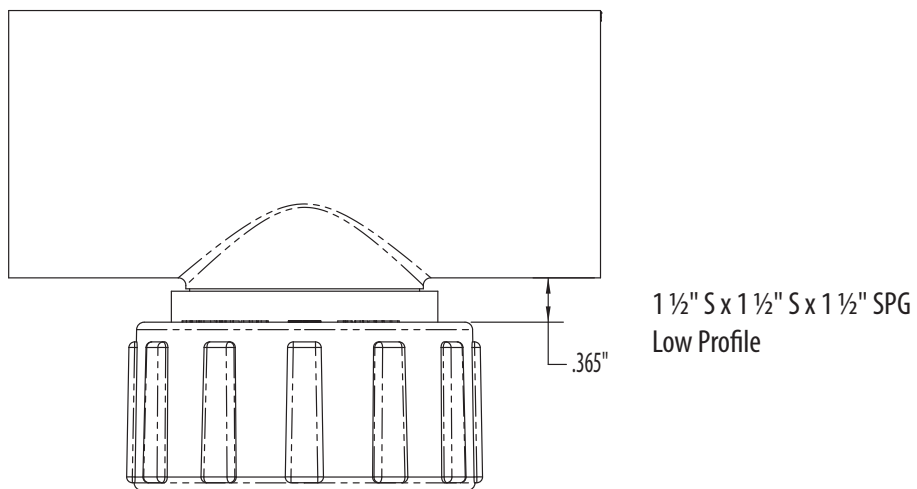

X7 = 0.275" Fixed Orifice
A7 = 0.275" Adjustable Orifice
A5 = 0.250" Adjustable Orifice
A3 = 0.312" Adjustable Orifice

718-5100

218-5150

711-5040

SP
228-5170

SMOOTH / 5-SCALLOP
Directional • Twin Roto •
Rifled • Multi Massage

Technical Info / Designer Series Suction Exploded View

643-5070-xx
(includes screws
and O-ring)

215-5080

711-5080
(optional)

Suction Elbow:
642-4820
642-4830
642-4040
642-4030
642-4080
642-4090

Technical Info / 300-LS Plumbing Example - 1" S x 3/8" Tee Barb Air Lines

2" LIGHT ASSEMBLY

PART NO.	DESCRIPTION	LIST(US \$)
630 6220	ASSEMBLY LESS TOOL	\$9.68
630 6220 T	ASSEMBLY W/ TOOL	\$11.20

* HOLE SIZE WITHOUT GASKET: 2 1/8"
 * HOLE SIZE WITH GROMMET GASKET: 2 1/4"