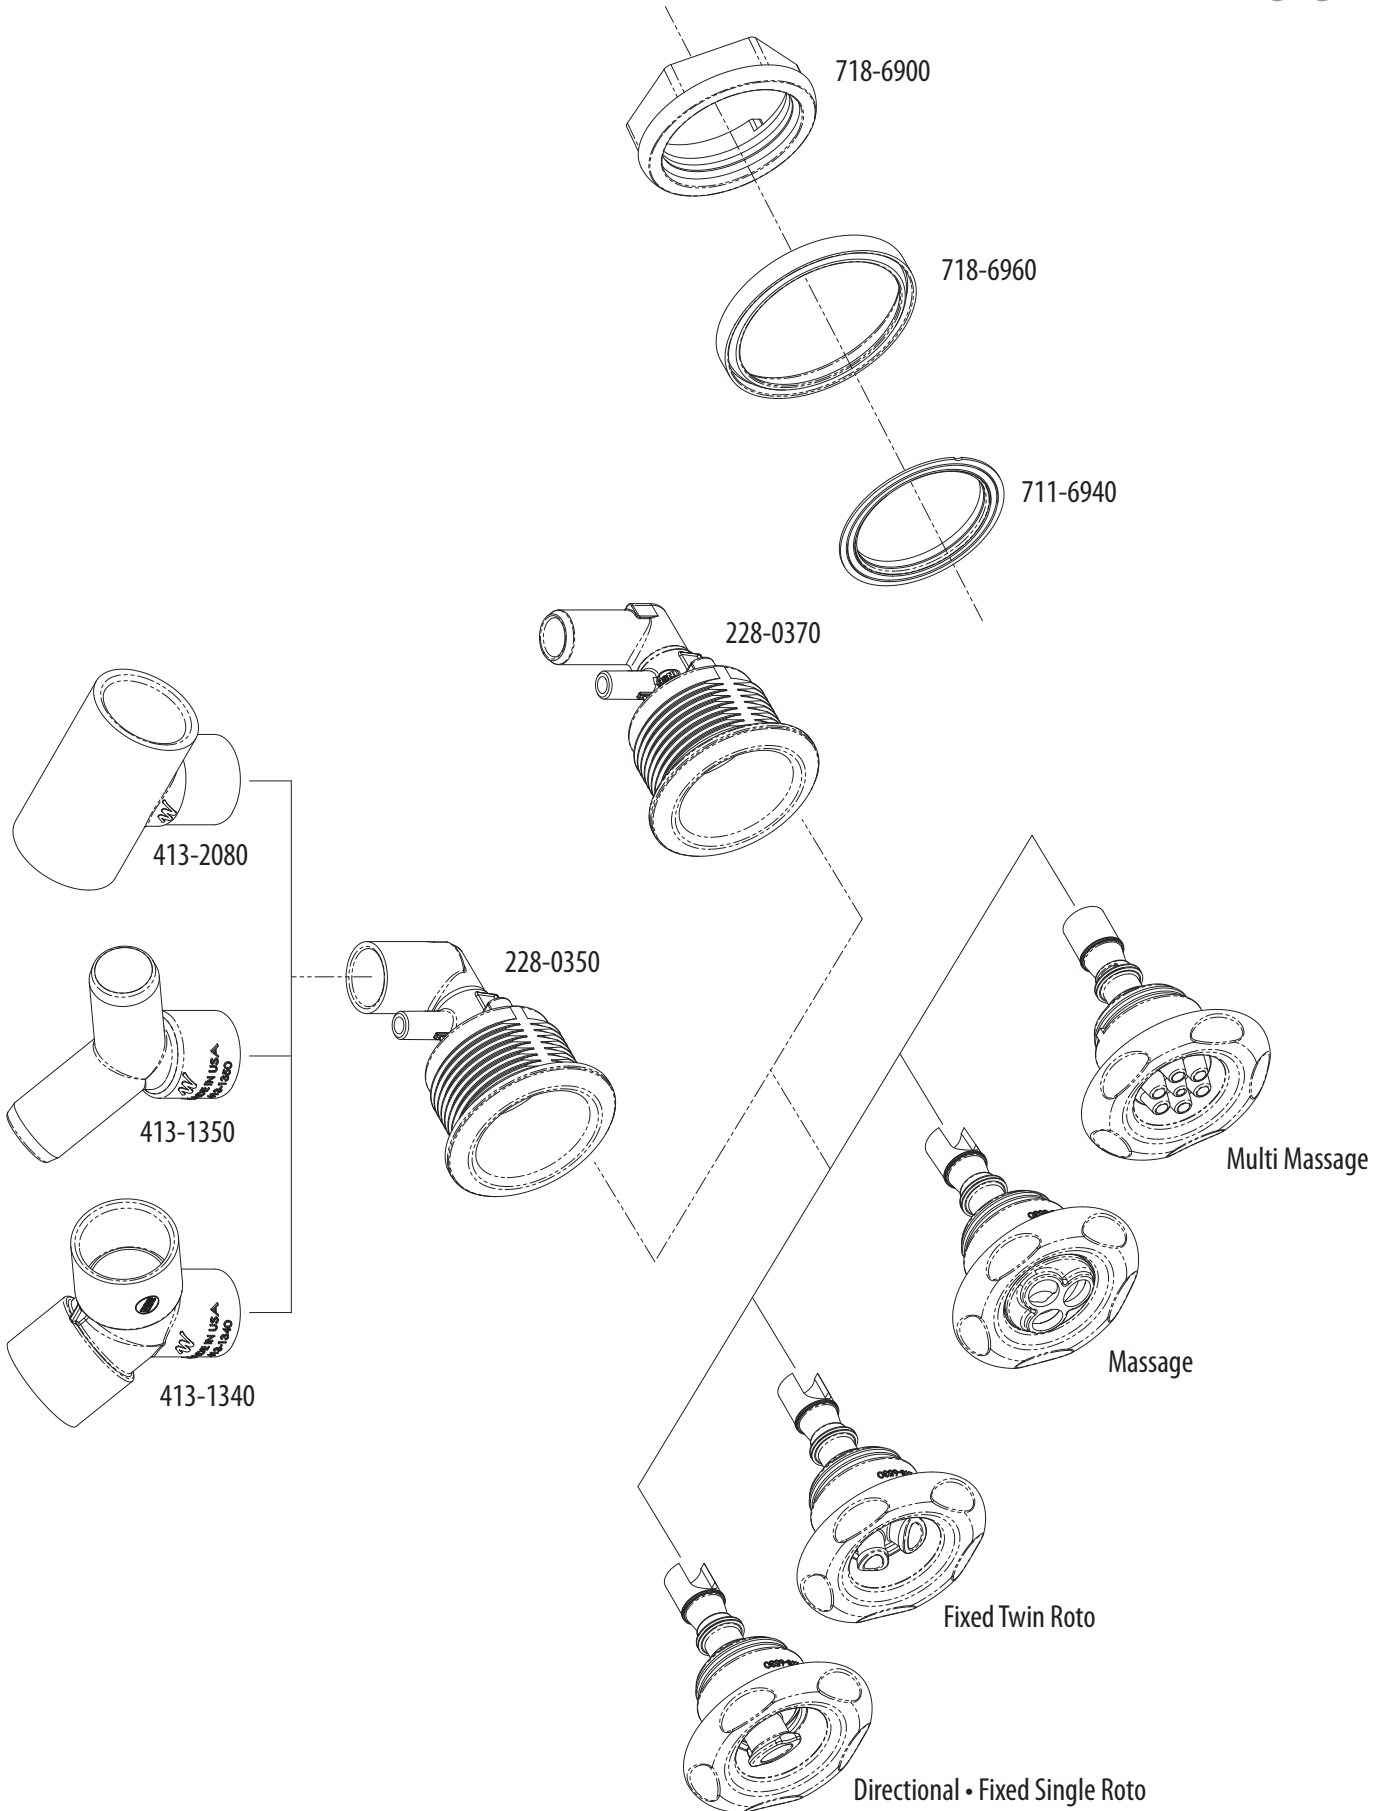

150-CS JETS

AIR BUTTON

AIR CONTROL

SUCTION ELBOWS

300-350-LS

250-CS-ES

200-LS

Technical Info / 150-CS Jet Series Exploded View

X7 = 0.275" Fixed Orifice
A7 = 0.275" Adjustable Orifice
A5 = 0.250" Adjustable Orifice
A3 = 0.312" Adjustable Orifice

718-5100

218-5150

711-5040

SP
228-5170

SMOOTH / 5-SCALLOP
Directional • Twin Roto •
Rifled • Multi Massage

Technical Info / Designer Series Suction Exploded View

643-5070-xx
(includes screws
and O-ring)

215-5080

711-5080
(optional)

Suction Elbow:
642-4820
642-4830
642-4040
642-4030
642-4080
642-4090

Technical Info / 300-LS Plumbing Example - 1" S x 3/8" Tee Barb Air Lines

2" LIGHT ASSEMBLY

PART NO.	DESCRIPTION	LIST(US \$)
630 6220	ASSEMBLY LESS TOOL	\$9.68
630 6220 T	ASSEMBLY W/ TOOL	\$11.20

* HOLE SIZE WITHOUT GASKET: 2 1/8"
 * HOLE SIZE WITH GROMMET GASKET: 2 1/4"