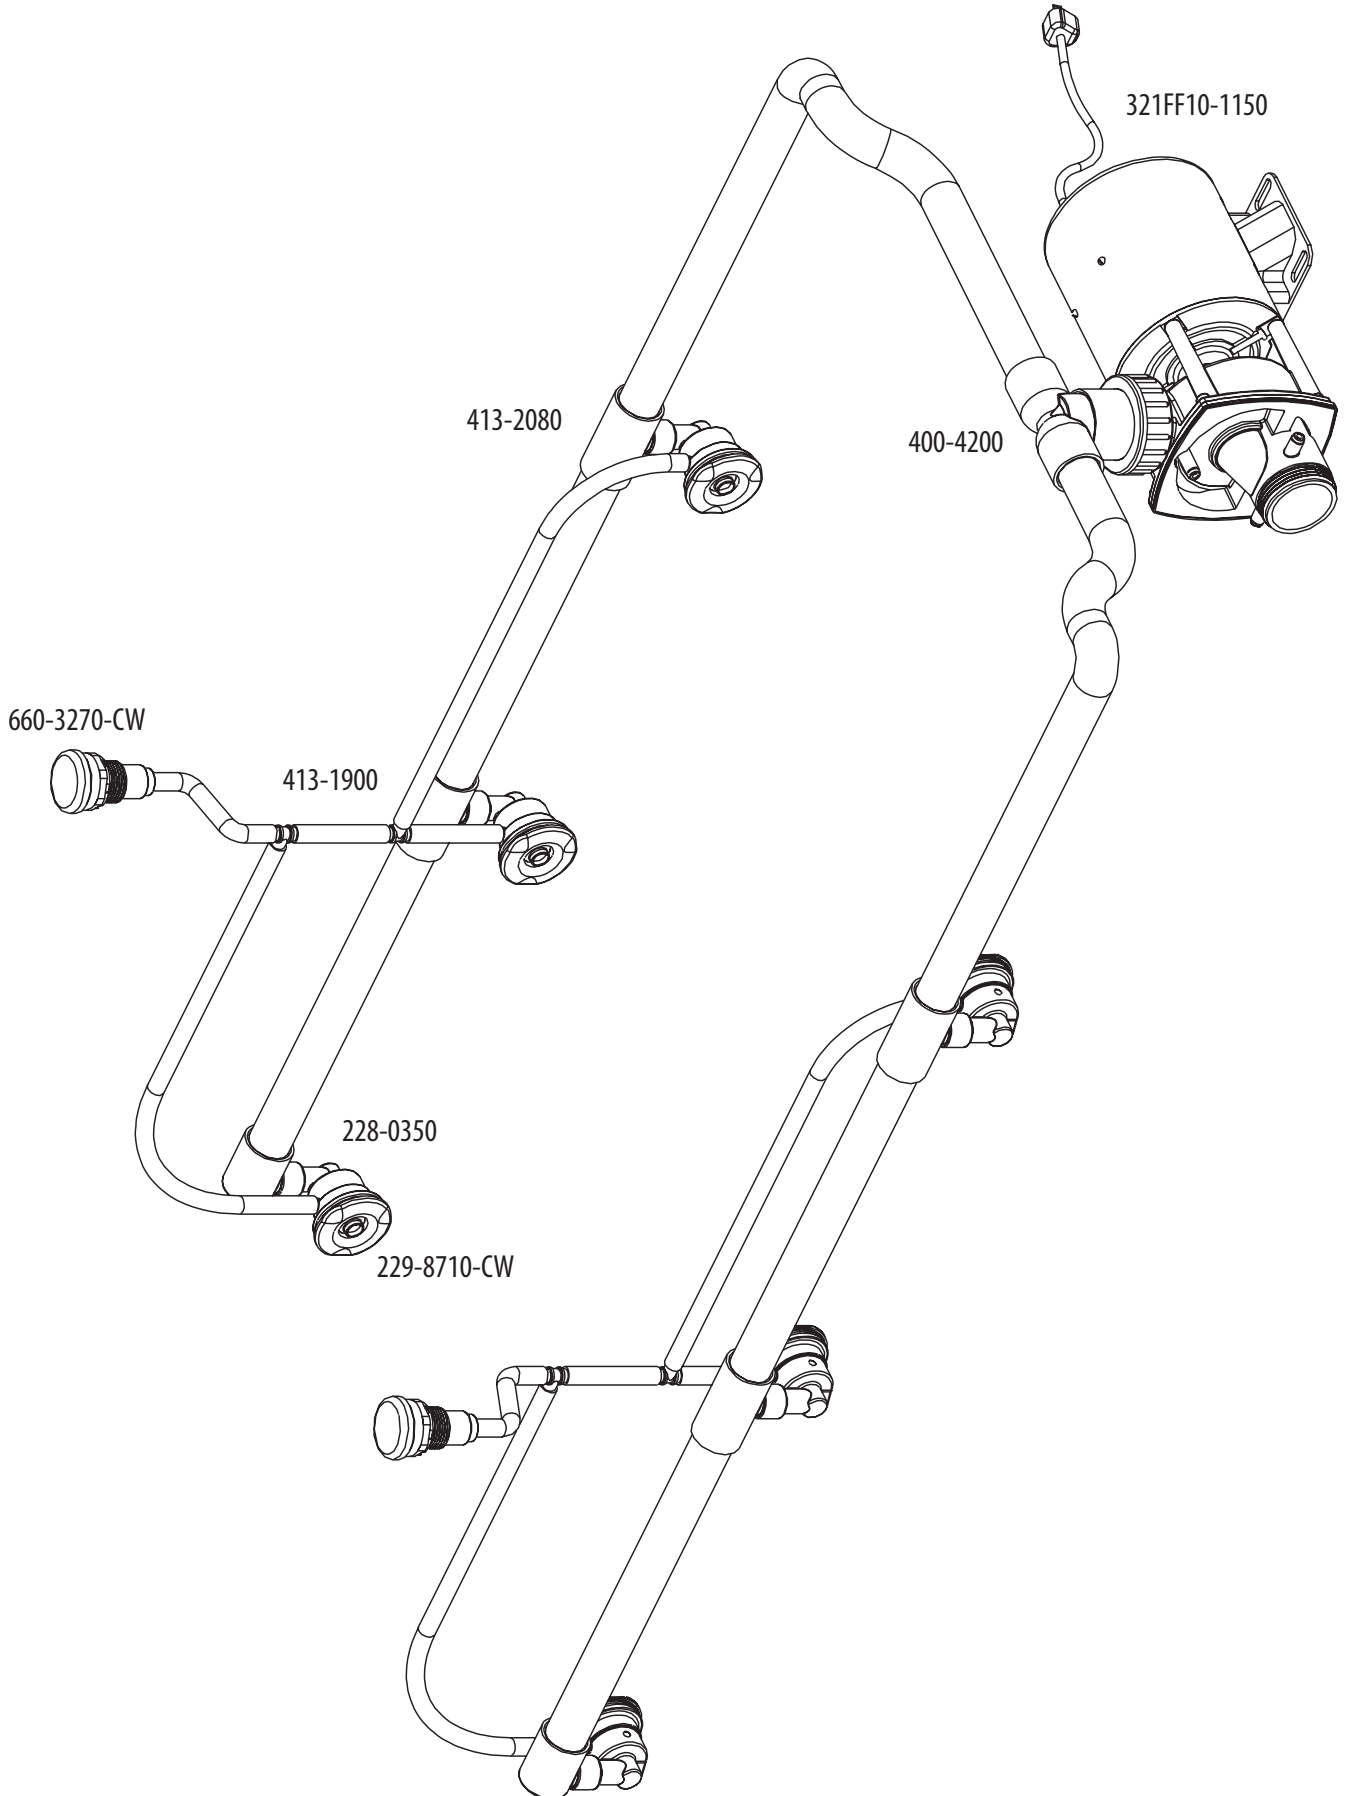

150-CS JETS

AIR BUTTON

AIR CONTROL

SUCTION ELBOWS

300-350-LS

250-CS-ES

200-LS

Technical Info / 150-CS Jet Series Exploded View

X7 = 0.275" Fixed Orifice
A7 = 0.275" Adjustable Orifice
A5 = 0.250" Adjustable Orifice
A3 = 0.312" Adjustable Orifice

718-5100

218-5150

711-5040

SP
228-5170

SMOOTH / 5-SCALLOP
Directional • Twin Roto •
Rifled • Multi Massage

Technical Info / Designer Series Suction Exploded View

643-5070-xx
(includes screws
and O-ring)

215-5080

711-5080
(optional)

Suction Elbow:
642-4820
642-4830
642-4040
642-4030
642-4080
642-4090

Technical Info / 300-LS Plumbing Example - 1" S x 3/8" Tee Barb Air Lines

2" LIGHT ASSEMBLY

PART NO.	DESCRIPTION	LIST(US \$)
630 6220	ASSEMBLY LESS TOOL	\$9.68
630 6220 T	ASSEMBLY W/ TOOL	\$11.20

* HOLE SIZE WITHOUT GASKET: 2 1/8"
 * HOLE SIZE WITH GROMMET GASKET: 2 1/4"