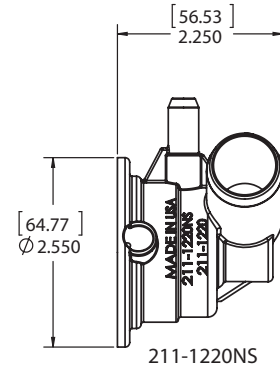

150-CS JETS

AIR BUTTON

AIR CONTROL

SUCTION ELBOWS

300-350-LS

250-CS-ES

200-LS

Technical Info / 150-CS Jet Series Exploded View

X7 = 0.275" Fixed Orifice
A7 = 0.275" Adjustable Orifice
A5 = 0.250" Adjustable Orifice
A3 = 0.312" Adjustable Orifice

718-5100

218-5150

711-5040

SP
228-5170

SMOOTH / 5-SCALLOP
Directional • Twin Roto •
Rifled • Multi Massage

Technical Info / Designer Series Suction Exploded View

643-5070-xx
(includes screws
and O-ring)

215-5080

711-5080
(optional)

Suction Elbow:
642-4820
642-4830
642-4040
642-4030
642-4080
642-4090

Technical Info / 300-LS Plumbing Example - 1" S x 3/8" Tee Barb Air Lines

2" LIGHT ASSEMBLY

PART NO.	DESCRIPTION	LIST(US \$)
630 6220	ASSEMBLY LESS TOOL	\$9.68
630 6220 T	ASSEMBLY W/ TOOL	\$11.20

* HOLE SIZE WITHOUT GASKET: 2 1/8"
 * HOLE SIZE WITH GROMMET GASKET: 2 1/4"