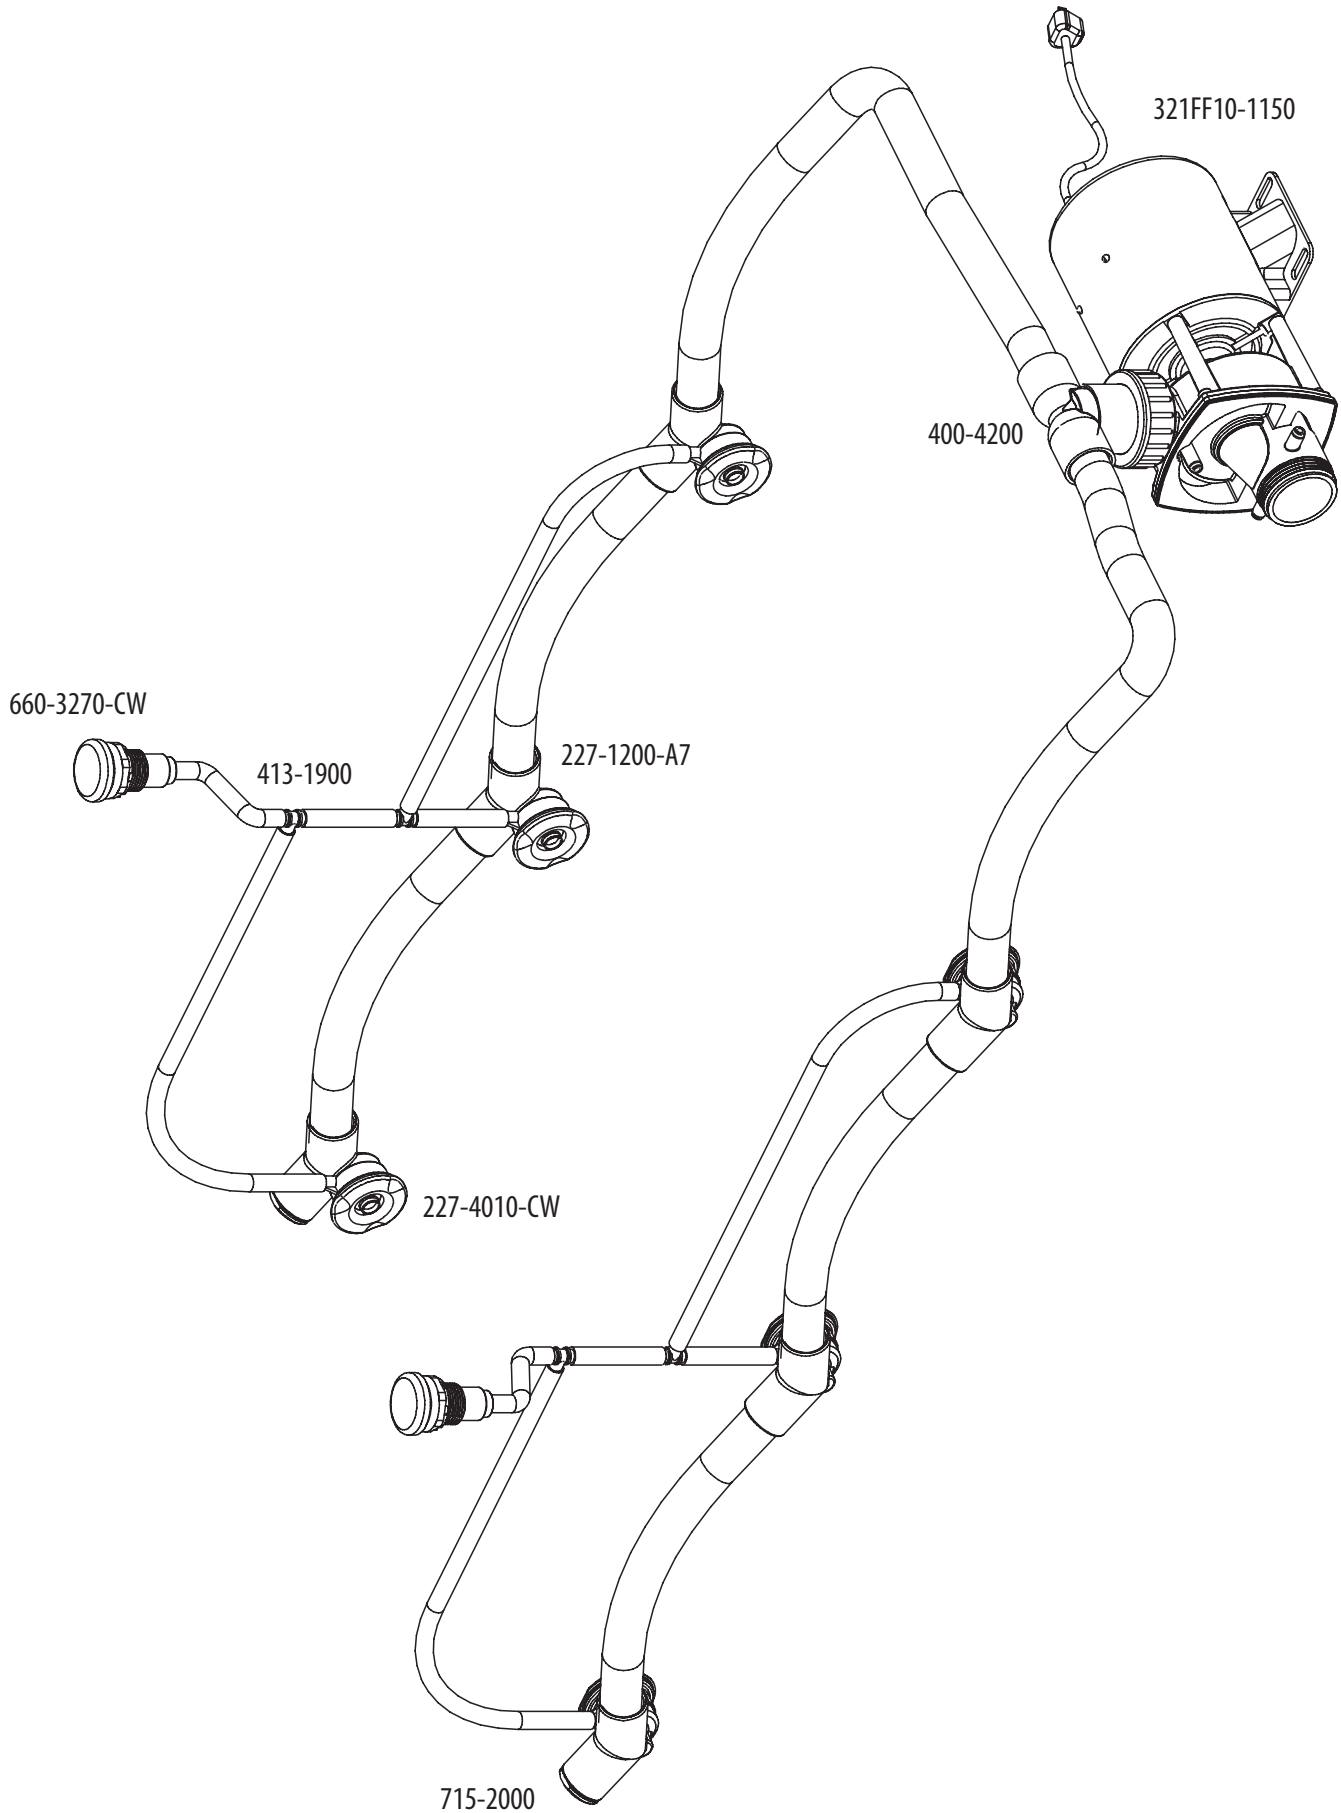

150-CS JETS

AIR BUTTON

AIR CONTROL

SUCTION ELBOWS

300-350-LS

250-CS-ES

200-LS

Technical Info / 150-CS Jet Series Exploded View

X7 = 0.275" Fixed Orifice
A7 = 0.275" Adjustable Orifice
A5 = 0.250" Adjustable Orifice
A3 = 0.312" Adjustable Orifice

718-5100

218-5150

711-5040

SP
228-5170

SMOOTH / 5-SCALLOP
Directional • Twin Roto •
Rifled • Multi Massage

Technical Info / Designer Series Suction Exploded View

643-5070-xx
(includes screws
and O-ring)

215-5080

711-5080
(optional)

Suction Elbow:
642-4820
642-4830
642-4040
642-4030
642-4080
642-4090

Technical Info / 300-LS Plumbing Example - 1" S x 3/8" Tee Barb Air Lines

2" LIGHT ASSEMBLY

PART NO.	DESCRIPTION	LIST(US \$)
630 6220	ASSEMBLY LESS TOOL	\$9.68
630 6220 T	ASSEMBLY W/ TOOL	\$11.20

* HOLE SIZE WITHOUT GASKET: 2 1/8"
 * HOLE SIZE WITH GROMMET GASKET: 2 1/4"