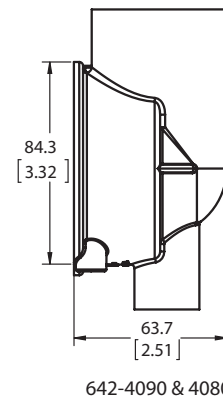

150-CS JETS

AIR BUTTON

AIR CONTROL

SUCTION ELBOWS

300-350-LS

250-CS-ES

200-LS

Technical Info / 150-CS Jet Series Exploded View

X7 = 0.275" Fixed Orifice
A7 = 0.275" Adjustable Orifice
A5 = 0.250" Adjustable Orifice
A3 = 0.312" Adjustable Orifice

718-5100

218-5150

711-5040

SP
228-5170

SMOOTH / 5-SCALLOP
Directional • Twin Roto •
Rifled • Multi Massage

Technical Info / Designer Series Suction Exploded View

643-5070-xx
(includes screws
and O-ring)

215-5080

711-5080
(optional)

Suction Elbow:
642-4820
642-4830
642-4040
642-4030
642-4080
642-4090

Technical Info / 300-LS Plumbing Example - 1" S x 3/8" Tee Barb Air Lines

2" LIGHT ASSEMBLY

PART NO.	DESCRIPTION	LIST(US \$)
630 6220	ASSEMBLY LESS TOOL	\$9.68
630 6220 T	ASSEMBLY W/ TOOL	\$11.20

* HOLE SIZE WITHOUT GASKET: 2 1/8"
 * HOLE SIZE WITH GROMMET GASKET: 2 1/4"