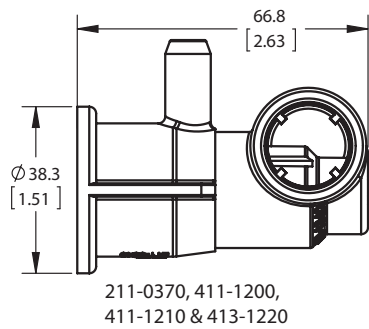

150-CS JETS

AIR BUTTON

AIR CONTROL

SUCTION ELBOWS

300-350-LS

250-CS-ES

200-LS

Technical Info / 150-CS Jet Series Exploded View

X7 = 0.275" Fixed Orifice
A7 = 0.275" Adjustable Orifice
A5 = 0.250" Adjustable Orifice
A3 = 0.312" Adjustable Orifice

718-5100

218-5150

711-5040

SP
228-5170

SMOOTH / 5-SCALLOP
Directional • Twin Roto •
Rifled • Multi Massage

Technical Info / Designer Series Suction Exploded View

643-5070-xx
(includes screws
and O-ring)

215-5080

711-5080
(optional)

Suction Elbow:
642-4820
642-4830
642-4040
642-4030
642-4080
642-4090

Technical Info / 300-LS Plumbing Example - 1" S x 3/8" Tee Barb Air Lines

2" LIGHT ASSEMBLY

PART NO.	DESCRIPTION	LIST(US \$)
630 6220	ASSEMBLY LESS TOOL	\$9.68
630 6220 T	ASSEMBLY W/ TOOL	\$11.20

* HOLE SIZE WITHOUT GASKET: 2 1/8"
 * HOLE SIZE WITH GROMMET GASKET: 2 1/4"