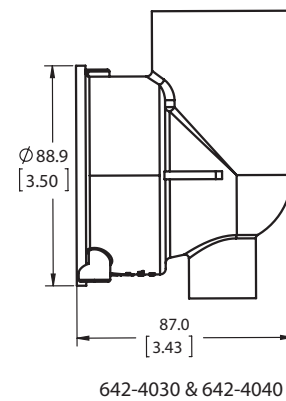

150-CS JETS

AIR BUTTON

AIR CONTROL

SUCTION ELBOWS

300-350-LS

250-CS-ES

200-LS

Technical Info / 150-CS Jet Series Exploded View

X7 = 0.275" Fixed Orifice
A7 = 0.275" Adjustable Orifice
A5 = 0.250" Adjustable Orifice
A3 = 0.312" Adjustable Orifice

718-5100

218-5150

711-5040

SP
228-5170

SMOOTH / 5-SCALLOP
Directional • Twin Roto •
Rifled • Multi Massage

Technical Info / Designer Series Suction Exploded View

643-5070-xx
(includes screws
and O-ring)

215-5080

711-5080
(optional)

Suction Elbow:
642-4820
642-4830
642-4040
642-4030
642-4080
642-4090

Technical Info / 300-LS Plumbing Example - 1" S x 3/8" Tee Barb Air Lines

2" LIGHT ASSEMBLY

PART NO.	DESCRIPTION	LIST(US \$)
630 6220	ASSEMBLY LESS TOOL	\$9.68
630 6220 T	ASSEMBLY W/ TOOL	\$11.20

* HOLE SIZE WITHOUT GASKET: 2 1/8"
 * HOLE SIZE WITH GROMMET GASKET: 2 1/4"