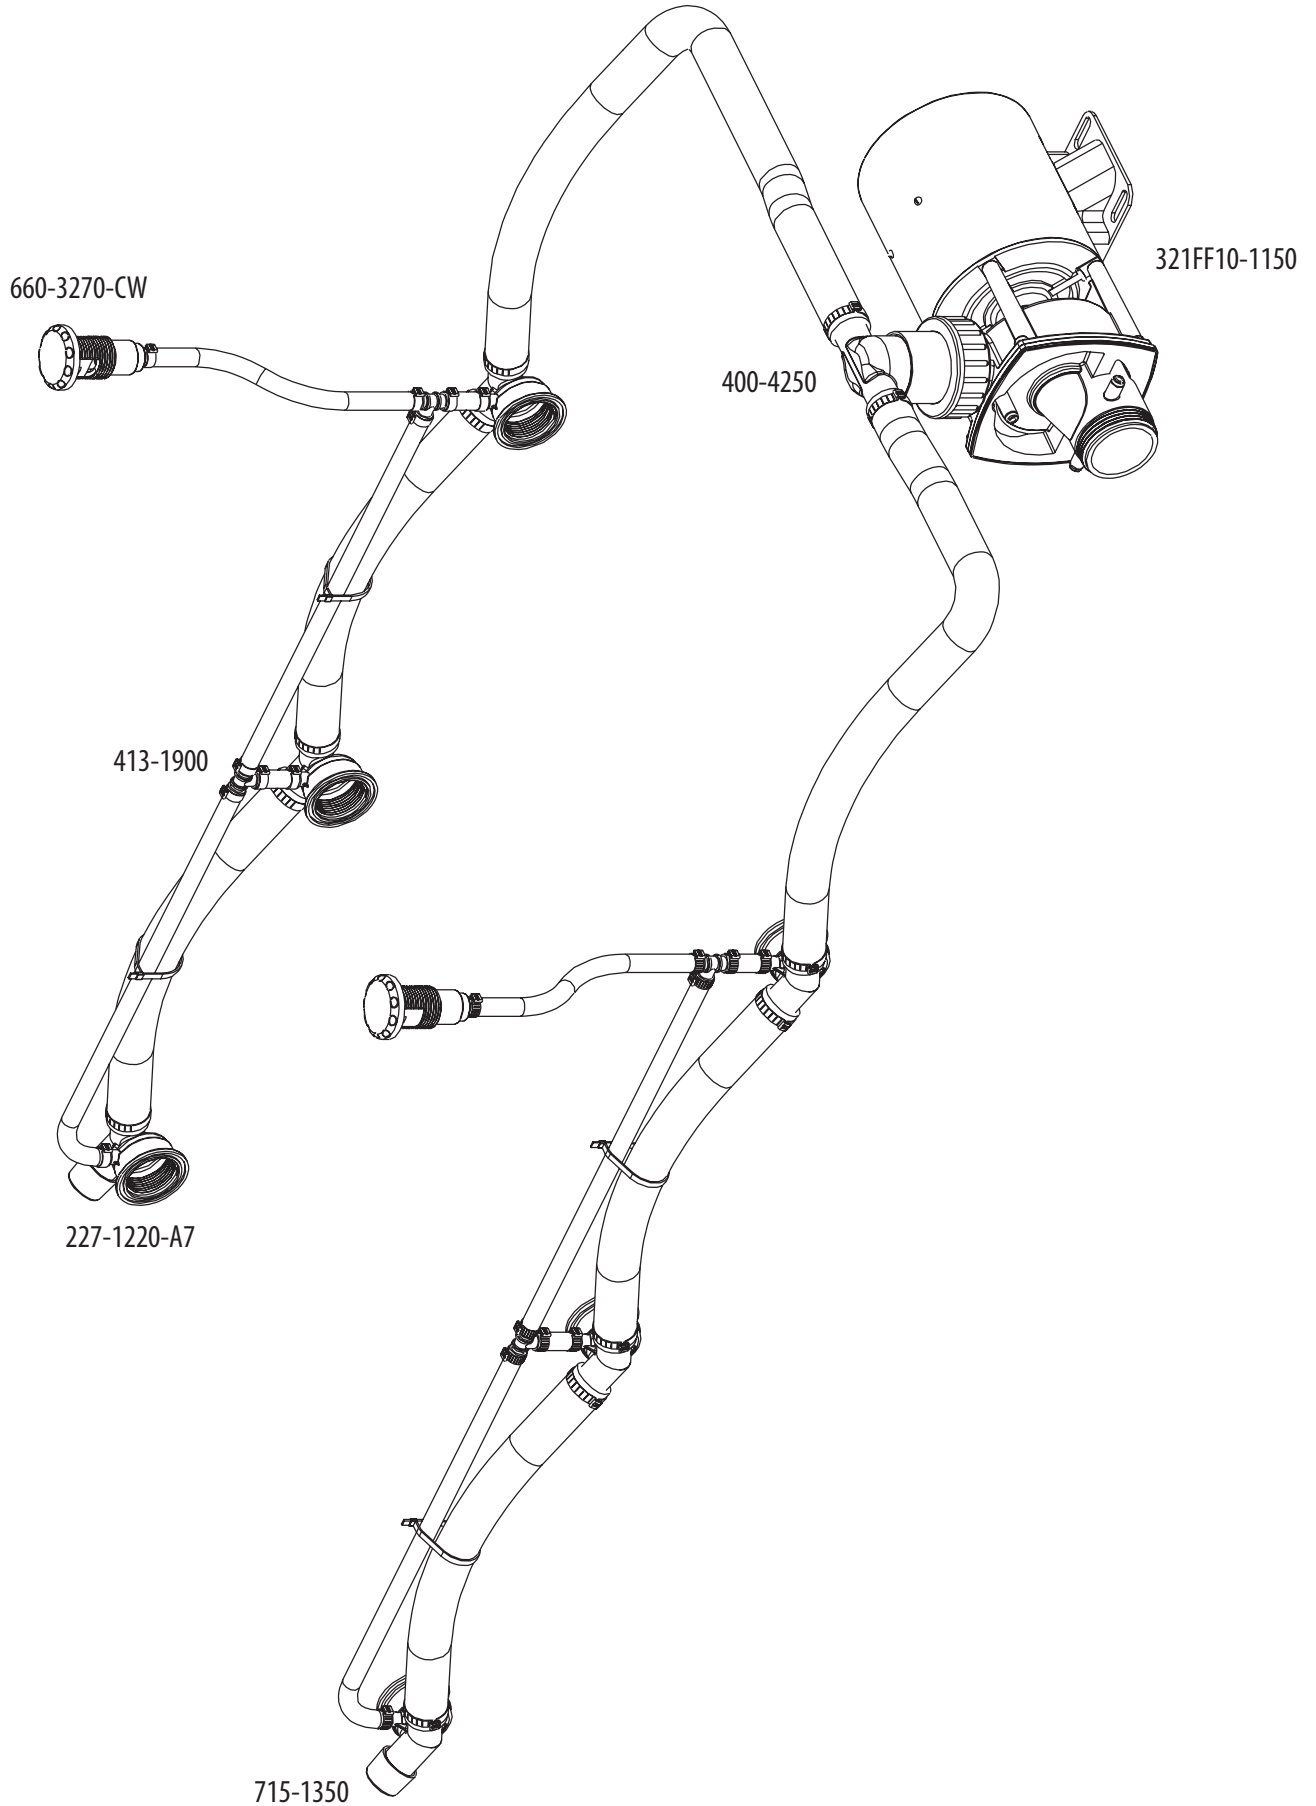

150-CS JETS

AIR BUTTON

AIR CONTROL

SUCTION ELBOWS

300-350-LS

250-CS-ES

200-LS

Technical Info / 150-CS Jet Series Exploded View

X7 = 0.275" Fixed Orifice
A7 = 0.275" Adjustable Orifice
A5 = 0.250" Adjustable Orifice
A3 = 0.312" Adjustable Orifice

718-5100

218-5150

711-5040

SP
228-5170

SMOOTH / 5-SCALLOP
Directional • Twin Roto •
Rifled • Multi Massage

Technical Info / Designer Series Suction Exploded View

643-5070-xx
(includes screws
and O-ring)

215-5080

711-5080
(optional)

Suction Elbow:
642-4820
642-4830
642-4040
642-4030
642-4080
642-4090

Technical Info / 300-LS Plumbing Example - 1" S x 3/8" Tee Barb Air Lines

2" LIGHT ASSEMBLY

PART NO.	DESCRIPTION	LIST(US \$)
630 6220	ASSEMBLY LESS TOOL	\$9.68
630 6220 T	ASSEMBLY W/ TOOL	\$11.20

* HOLE SIZE WITHOUT GASKET: 2 1/8"
 * HOLE SIZE WITH GROMMET GASKET: 2 1/4"