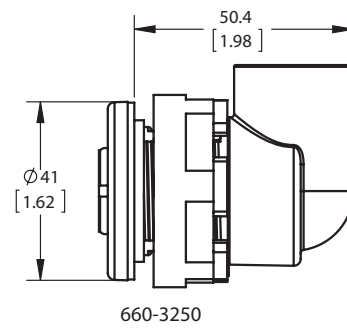

150-CS JETS

AIR BUTTON

AIR CONTROL

SUCTION ELBOWS

300-350-LS

250-CS-ES

200-LS

Technical Info / 150-CS Jet Series Exploded View

X7 = 0.275" Fixed Orifice
A7 = 0.275" Adjustable Orifice
A5 = 0.250" Adjustable Orifice
A3 = 0.312" Adjustable Orifice

718-5100

218-5150

711-5040

SP
228-5170

SMOOTH / 5-SCALLOP
Directional • Twin Roto •
Rifled • Multi Massage

Technical Info / Designer Series Suction Exploded View

643-5070-xx
(includes screws
and O-ring)

215-5080

711-5080
(optional)

Suction Elbow:
642-4820
642-4830
642-4040
642-4030
642-4080
642-4090

Technical Info / 300-LS Plumbing Example - 1" S x 3/8" Tee Barb Air Lines

2" LIGHT ASSEMBLY

PART NO.	DESCRIPTION	LIST(US \$)
630 6220	ASSEMBLY LESS TOOL	\$9.68
630 6220 T	ASSEMBLY W/ TOOL	\$11.20

* HOLE SIZE WITHOUT GASKET: 2 1/8"
 * HOLE SIZE WITH GROMMET GASKET: 2 1/4"