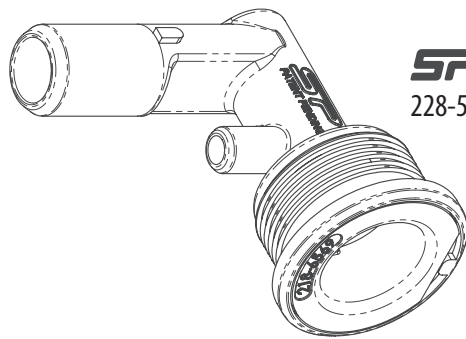

150-CS JETS

AIR BUTTON

AIR CONTROL

SUCTION ELBOWS

300-350-LS

250-CS-ES

200-LS

Technical Info / 150-CS Jet Series Exploded View

X7 = 0.275" Fixed Orifice
A7 = 0.275" Adjustable Orifice
A5 = 0.250" Adjustable Orifice
A3 = 0.312" Adjustable Orifice

718-5100

218-5150

711-5040

SP
228-5170

SMOOTH / 5-SCALLOP
Directional • Twin Roto •
Rifled • Multi Massage

Technical Info / Designer Series Suction Exploded View

643-5070-xx
(includes screws
and O-ring)

215-5080

711-5080
(optional)

Suction Elbow:
642-4820
642-4830
642-4040
642-4030
642-4080
642-4090

Technical Info / 300-LS Plumbing Example - 1" S x 3/8" Tee Barb Air Lines

2" LIGHT ASSEMBLY

PART NO.	DESCRIPTION	LIST(US \$)
630 6220	ASSEMBLY LESS TOOL	\$9.68
630 6220 T	ASSEMBLY W/ TOOL	\$11.20

* HOLE SIZE WITHOUT GASKET: 2 1/8"
 * HOLE SIZE WITH GROMMET GASKET: 2 1/4"