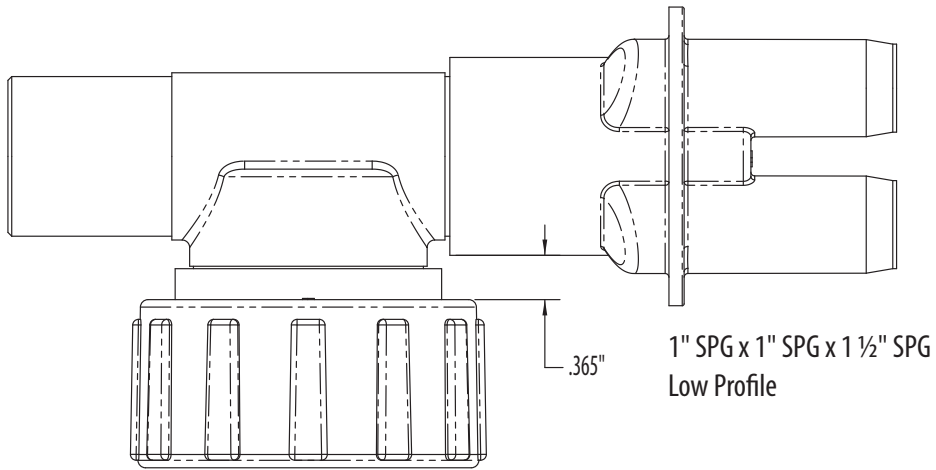

X7 = 0.275" Fixed Orifice
A7 = 0.275" Adjustable Orifice
A5 = 0.250" Adjustable Orifice
A3 = 0.312" Adjustable Orifice

718-5100

218-5150

711-5040

SP
228-5170

SMOOTH / 5-SCALLOP
Directional • Twin Roto •
Rifled • Multi Massage

Technical Info / Designer Series Suction Exploded View

643-5070-xx
(includes screws
and O-ring)

215-5080

711-5080
(optional)

Suction Elbow:
642-4820
642-4830
642-4040
642-4030
642-4080
642-4090

Technical Info / 300-LS Plumbing Example - 1" S x 3/8" Tee Barb Air Lines

2" LIGHT ASSEMBLY

PART NO.	DESCRIPTION	LIST(US \$)
630 6220	ASSEMBLY LESS TOOL	\$9.68
630 6220 T	ASSEMBLY W/ TOOL	\$11.20

* HOLE SIZE WITHOUT GASKET: 2 1/8"
 * HOLE SIZE WITH GROMMET GASKET: 2 1/4"