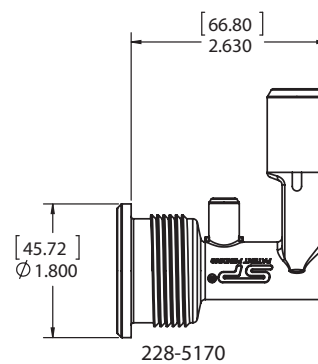

150-CS JETS

AIR BUTTON

AIR CONTROL

SUCTION ELBOWS

300-350-LS

250-CS-ES

200-LS

Technical Info / 150-CS Jet Series Exploded View

X7 = 0.275" Fixed Orifice
A7 = 0.275" Adjustable Orifice
A5 = 0.250" Adjustable Orifice
A3 = 0.312" Adjustable Orifice

718-5100

218-5150

711-5040

SP
228-5170

SMOOTH / 5-SCALLOP
Directional • Twin Roto •
Rifled • Multi Massage

Technical Info / Designer Series Suction Exploded View

643-5070-xx
(includes screws
and O-ring)

215-5080

711-5080
(optional)

Suction Elbow:
642-4820
642-4830
642-4040
642-4030
642-4080
642-4090

Technical Info / 300-LS Plumbing Example - 1" S x 3/8" Tee Barb Air Lines

2" LIGHT ASSEMBLY

PART NO.	DESCRIPTION	LIST(US \$)
630 6220	ASSEMBLY LESS TOOL	\$9.68
630 6220 T	ASSEMBLY W/ TOOL	\$11.20

* HOLE SIZE WITHOUT GASKET: 2 1/8"
 * HOLE SIZE WITH GROMMET GASKET: 2 1/4"