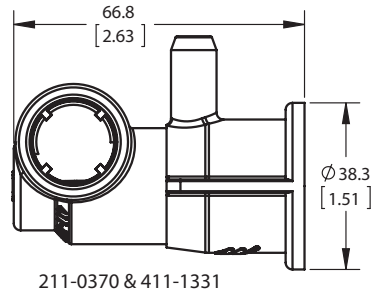

150-CS JETS

AIR BUTTON

AIR CONTROL

SUCTION ELBOWS

300-350-LS

250-CS-ES

200-LS

Technical Info / 150-CS Jet Series Exploded View

X7 = 0.275" Fixed Orifice
A7 = 0.275" Adjustable Orifice
A5 = 0.250" Adjustable Orifice
A3 = 0.312" Adjustable Orifice

718-5100

218-5150

711-5040

SP
228-5170

SMOOTH / 5-SCALLOP
Directional • Twin Roto •
Rifled • Multi Massage

Technical Info / Designer Series Suction Exploded View

643-5070-xx
(includes screws
and O-ring)

215-5080

711-5080
(optional)

Suction Elbow:
642-4820
642-4830
642-4040
642-4030
642-4080
642-4090

Technical Info / 300-LS Plumbing Example - 1" S x 3/8" Tee Barb Air Lines

2" LIGHT ASSEMBLY

PART NO.	DESCRIPTION	LIST(US \$)
630 6220	ASSEMBLY LESS TOOL	\$9.68
630 6220 T	ASSEMBLY W/ TOOL	\$11.20

* HOLE SIZE WITHOUT GASKET: 2 1/8"
 * HOLE SIZE WITH GROMMET GASKET: 2 1/4"