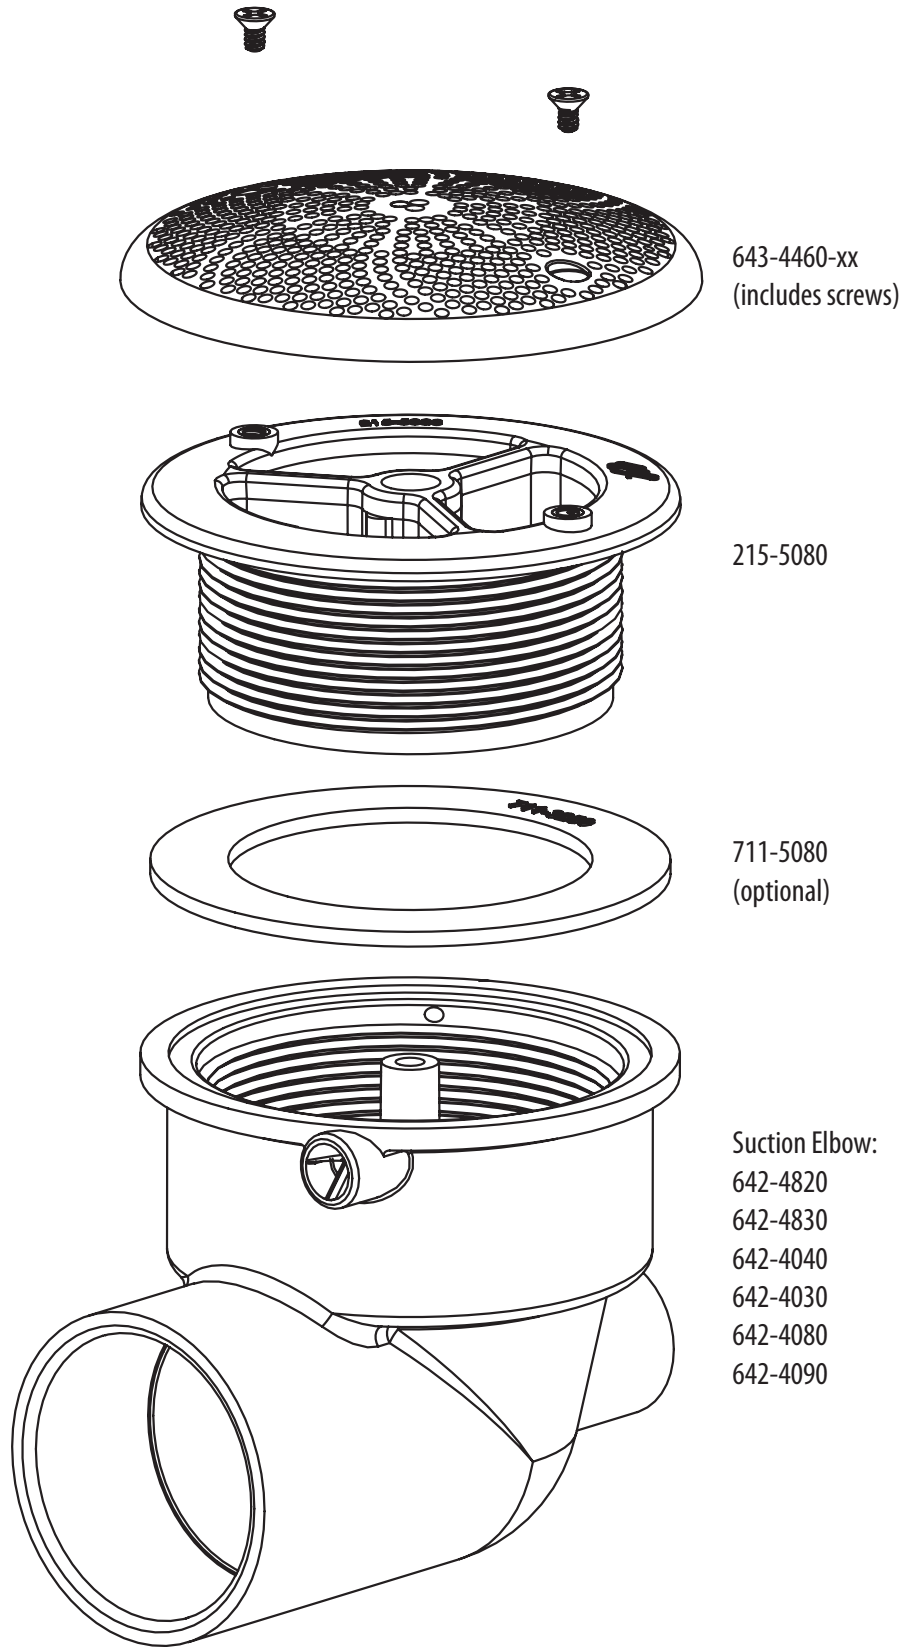

X7 = 0.275" Fixed Orifice
A7 = 0.275" Adjustable Orifice
A5 = 0.250" Adjustable Orifice
A3 = 0.312" Adjustable Orifice

718-5100

218-5150

711-5040

SP
228-5170

SMOOTH / 5-SCALLOP
Directional • Twin Roto •
Rifled • Multi Massage

Technical Info / Designer Series Suction Exploded View

643-5070-xx
(includes screws
and O-ring)

215-5080

711-5080
(optional)

Suction Elbow:
642-4820
642-4830
642-4040
642-4030
642-4080
642-4090

Technical Info / 300-LS Plumbing Example - 1" S x 3/8" Tee Barb Air Lines

2" LIGHT ASSEMBLY

PART NO.	DESCRIPTION	LIST(US \$)
630 6220	ASSEMBLY LESS TOOL	\$9.68
630 6220 T	ASSEMBLY W/ TOOL	\$11.20

* HOLE SIZE WITHOUT GASKET: 2 1/8"
 * HOLE SIZE WITH GROMMET GASKET: 2 1/4"