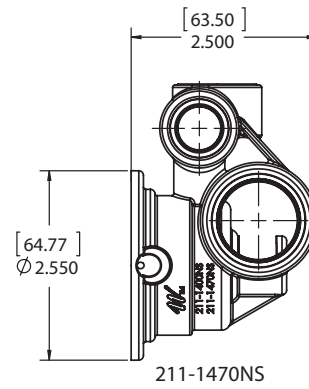

150-CS JETS

AIR BUTTON

AIR CONTROL

SUCTION ELBOWS

300-350-LS

250-CS-ES

200-LS

Technical Info / 150-CS Jet Series Exploded View

X7 = 0.275" Fixed Orifice
A7 = 0.275" Adjustable Orifice
A5 = 0.250" Adjustable Orifice
A3 = 0.312" Adjustable Orifice

718-5100

218-5150

711-5040

SP
228-5170

SMOOTH / 5-SCALLOP
Directional • Twin Roto •
Rifled • Multi Massage

Technical Info / Designer Series Suction Exploded View

643-5070-xx
(includes screws
and O-ring)

215-5080

711-5080
(optional)

Suction Elbow:
642-4820
642-4830
642-4040
642-4030
642-4080
642-4090

Technical Info / 300-LS Plumbing Example - 1" S x 3/8" Tee Barb Air Lines

2" LIGHT ASSEMBLY

PART NO.	DESCRIPTION	LIST(US \$)
630 6220	ASSEMBLY LESS TOOL	\$9.68
630 6220 T	ASSEMBLY W/ TOOL	\$11.20

* HOLE SIZE WITHOUT GASKET: 2 1/8"
 * HOLE SIZE WITH GROMMET GASKET: 2 1/4"