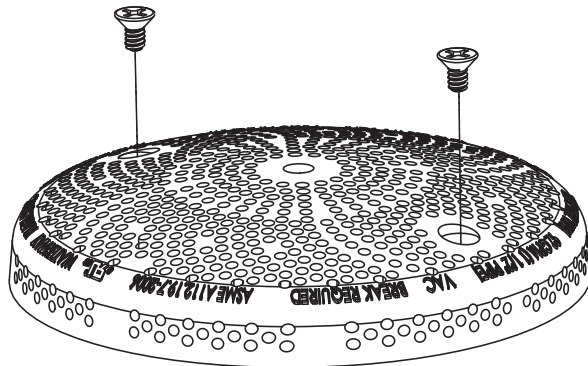

150-CS JETS

AIR BUTTON

AIR CONTROL

SUCTION ELBOWS

300-350-LS

250-CS-ES

200-LS

Technical Info / 150-CS Jet Series Exploded View

X7 = 0.275" Fixed Orifice
A7 = 0.275" Adjustable Orifice
A5 = 0.250" Adjustable Orifice
A3 = 0.312" Adjustable Orifice

718-5100

218-5150

711-5040

SP
228-5170

SMOOTH / 5-SCALLOP
Directional • Twin Roto •
Rifled • Multi Massage

Technical Info / Designer Series Suction Exploded View

643-5070-xx
(includes screws
and O-ring)

215-5080

711-5080
(optional)

Suction Elbow:
642-4820
642-4830
642-4040
642-4030
642-4080
642-4090

Technical Info / 300-LS Plumbing Example - 1" S x 3/8" Tee Barb Air Lines

2" LIGHT ASSEMBLY

PART NO.	DESCRIPTION	LIST(US \$)
630 6220	ASSEMBLY LESS TOOL	\$9.68
630 6220 T	ASSEMBLY W/ TOOL	\$11.20

* HOLE SIZE WITHOUT GASKET: 2 1/8"
 * HOLE SIZE WITH GROMMET GASKET: 2 1/4"