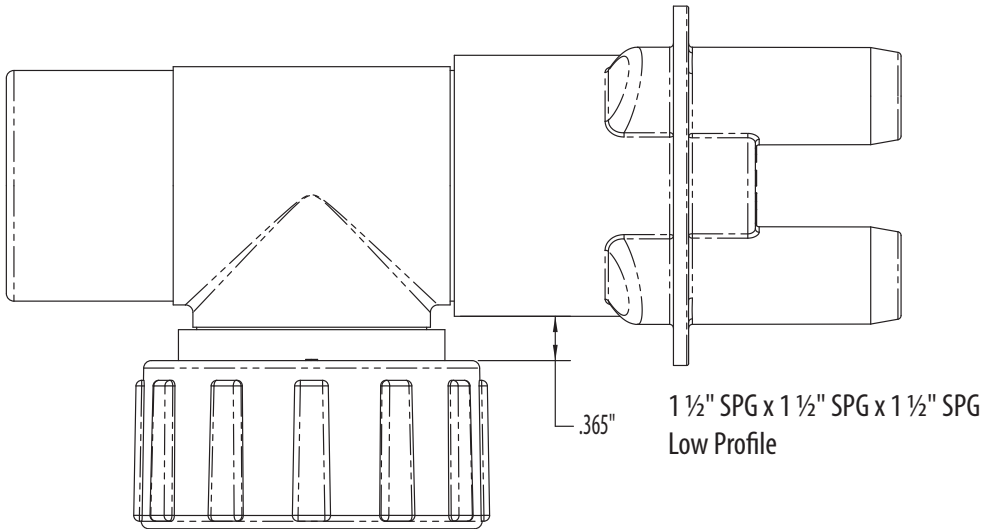

X7 = 0.275" Fixed Orifice
A7 = 0.275" Adjustable Orifice
A5 = 0.250" Adjustable Orifice
A3 = 0.312" Adjustable Orifice

718-5100

218-5150

711-5040

SP
228-5170

SMOOTH / 5-SCALLOP
Directional • Twin Roto •
Rifled • Multi Massage

Technical Info / Designer Series Suction Exploded View

643-5070-xx
(includes screws
and O-ring)

215-5080

711-5080
(optional)

Suction Elbow:
642-4820
642-4830
642-4040
642-4030
642-4080
642-4090

Technical Info / 300-LS Plumbing Example - 1" S x 3/8" Tee Barb Air Lines

2" LIGHT ASSEMBLY

PART NO.	DESCRIPTION	LIST(US \$)
630 6220	ASSEMBLY LESS TOOL	\$9.68
630 6220 T	ASSEMBLY W/ TOOL	\$11.20

* HOLE SIZE WITHOUT GASKET: 2 1/8"
 * HOLE SIZE WITH GROMMET GASKET: 2 1/4"