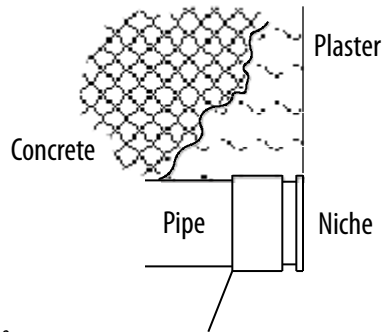

# POLY GUNITE NICHE

## AVAILABLE COLORS

<i>Part No.</i>	<i>Description</i>
<b>425-5030</b>	Poly Gunite Niche - White
<b>425-5031</b>	Poly Gunite Niche - Black
<b>425-5037</b>	Poly Gunite Niche - Gray

## USE THE NICHE FOR:

- Sealing the fitting to keep water from going into the air line.
- Plaster the niche flush, which leaves a flat spot for the fitting to sit again.