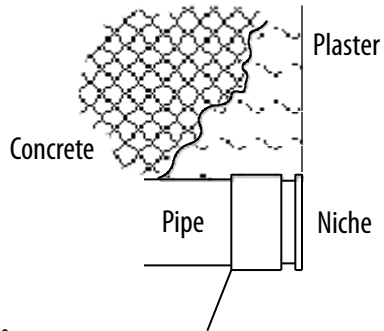

POLY GUNITE NICHE

AVAILABLE COLORS

<i>Part No.</i>	<i>Description</i>
425-5030	Poly Gunite Niche - White
425-5031	Poly Gunite Niche - Black
425-5037	Poly Gunite Niche - Gray

USE THE NICHE FOR:

- Sealing the fitting to keep water from going into the air line.
- Plaster the niche flush, which leaves a flat spot for the fitting to sit again.