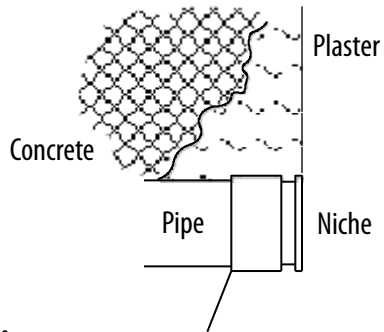

POLY GUNITE NICHE

AVAILABLE COLORS

<i>Part No.</i>	<i>Description</i>
425-5030	Poly Gunite Niche - White
425-5031	Poly Gunite Niche - Black
425-5037	Poly Gunite Niche - Gray

USE THE NICHE FOR:

- Sealing the fitting to keep water from going into the air line.
- Plaster the niche flush, which leaves a flat spot for the fitting to sit again.